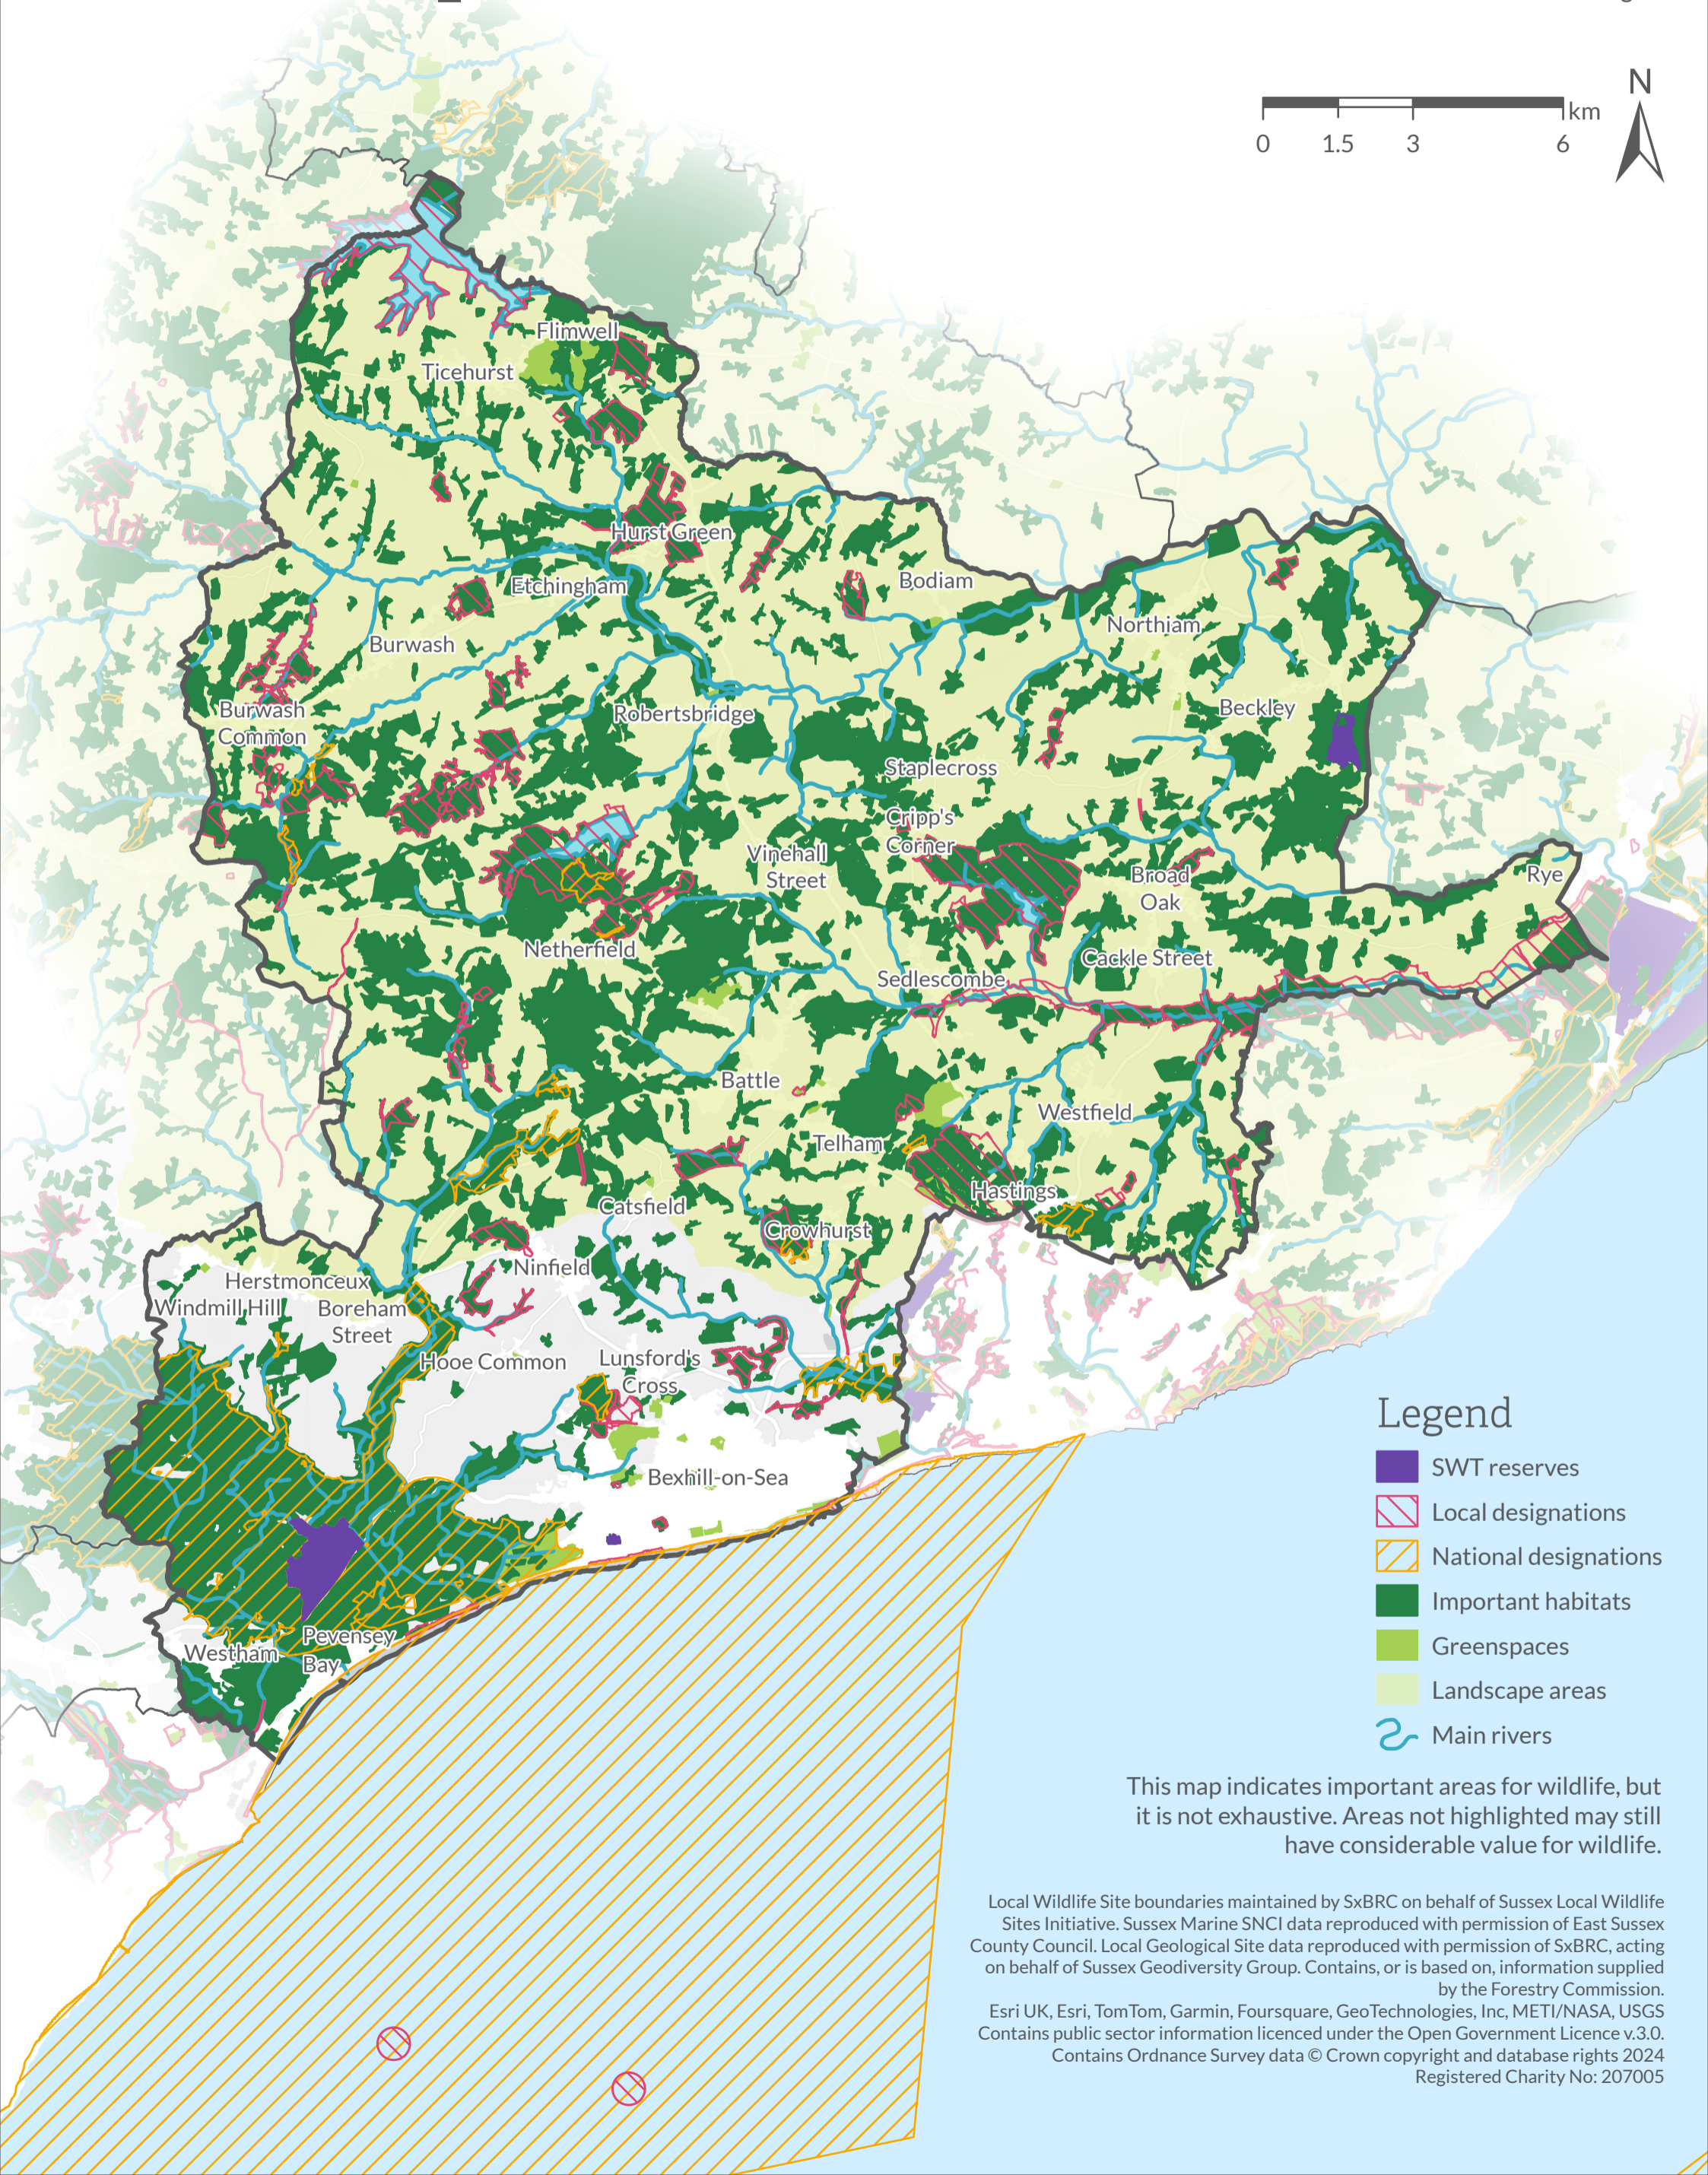

# Bexhill and Battle Constituency

**Sussex**  
Wildlife Trust

sussexwildlifetrust.org.uk

## Legend

- SWT reserves
- Local designations
- National designations
- Important habitats
- Greenspaces
- Landscape areas
- Main rivers

This map indicates important areas for wildlife, but it is not exhaustive. Areas not highlighted may still have considerable value for wildlife.

Local Wildlife Site boundaries maintained by SxBRC on behalf of Sussex Local Wildlife Sites Initiative. Sussex Marine SNCI data reproduced with permission of East Sussex County Council. Local Geological Site data reproduced with permission of SxBRC, acting on behalf of Sussex Geodiversity Group. Contains, or is based on, information supplied by the Forestry Commission.  
Esri UK, Esri, TomTom, Garmin, Foursquare, GeoTechnologies, Inc, METI/NASA, USGS Contains public sector information licenced under the Open Government Licence v.3.0. Contains Ordnance Survey data © Crown copyright and database rights 2024 Registered Charity No: 207005