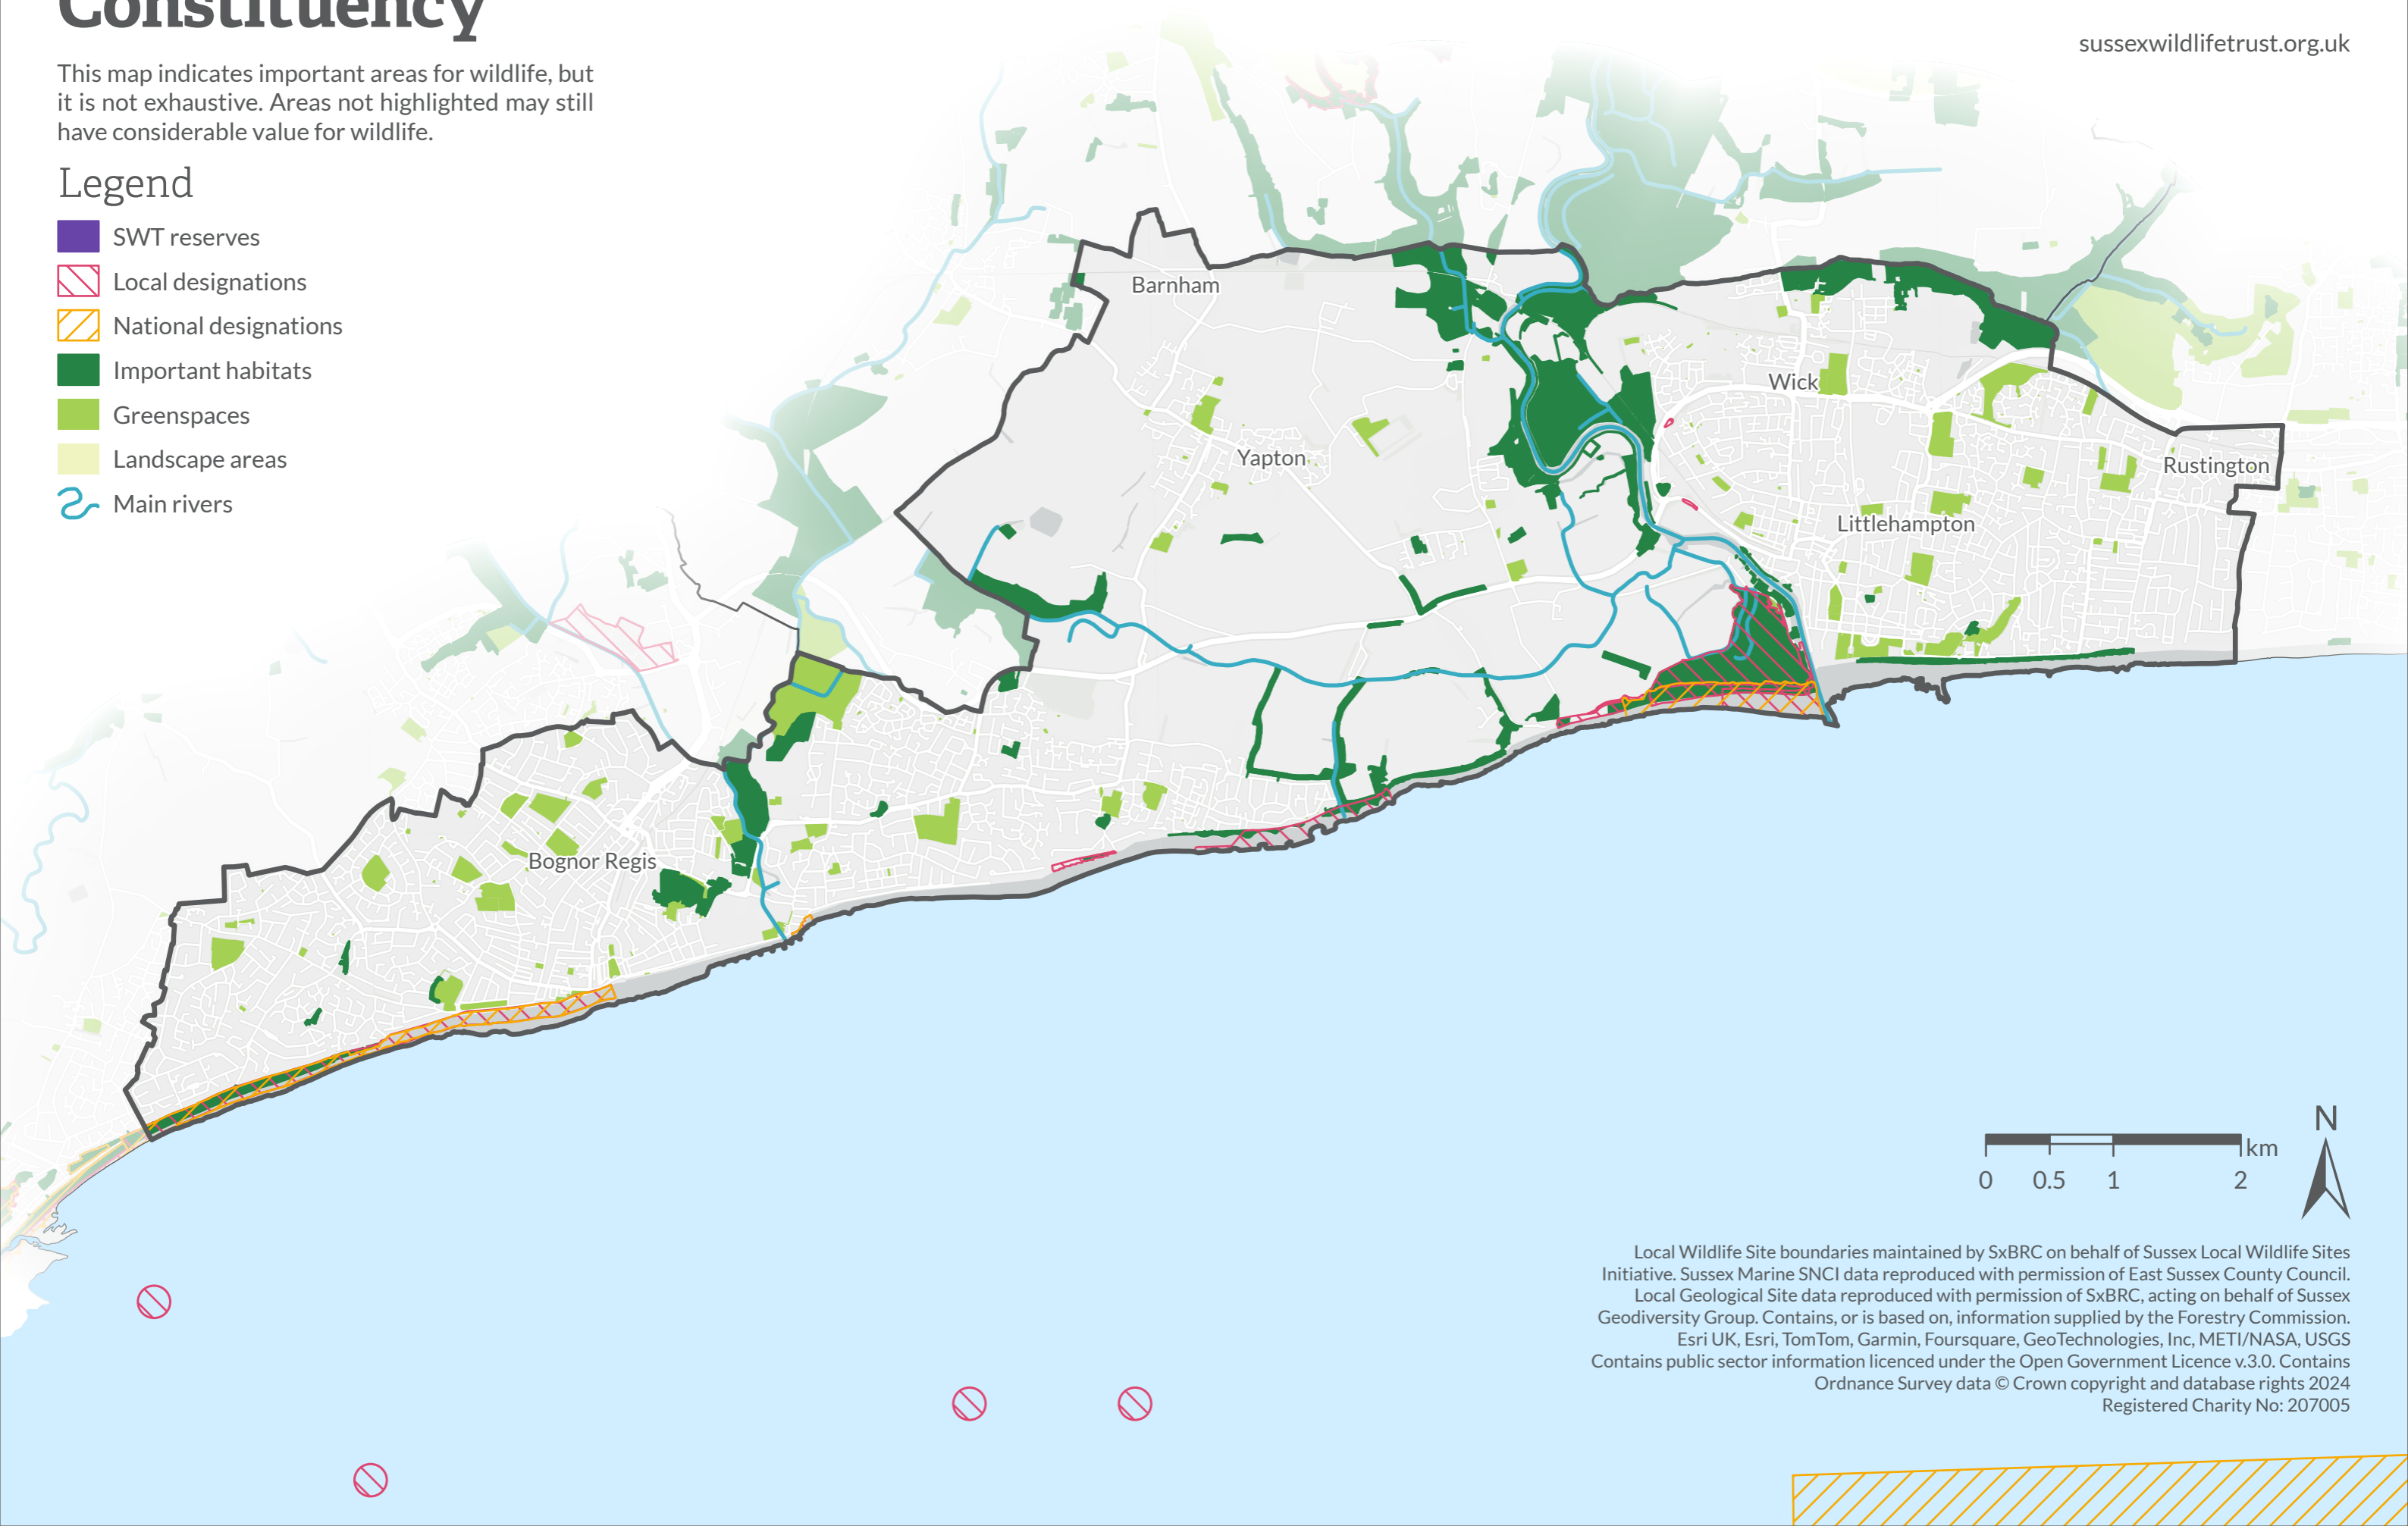

Bognor Regis and Littlehampton Constituency

Sussex
Wildlife Trust

sussexwildlifetrust.org.uk

This map indicates important areas for wildlife, but it is not exhaustive. Areas not highlighted may still have considerable value for wildlife.

Legend

- SWT reserves
- Local designations
- National designations
- Important habitats
- Greenspaces
- Landscape areas
- Main rivers

Local Wildlife Site boundaries maintained by SxBRC on behalf of Sussex Local Wildlife Sites Initiative. Sussex Marine SNCI data reproduced with permission of East Sussex County Council. Local Geological Site data reproduced with permission of SxBRC, acting on behalf of Sussex Geodiversity Group. Contains, or is based on, information supplied by the Forestry Commission. Esri UK, Esri, TomTom, Garmin, Foursquare, GeoTechnologies, Inc, METI/NASA, USGS Contains public sector information licenced under the Open Government Licence v.3.0. Contains Ordnance Survey data © Crown copyright and database rights 2024 Registered Charity No: 207005