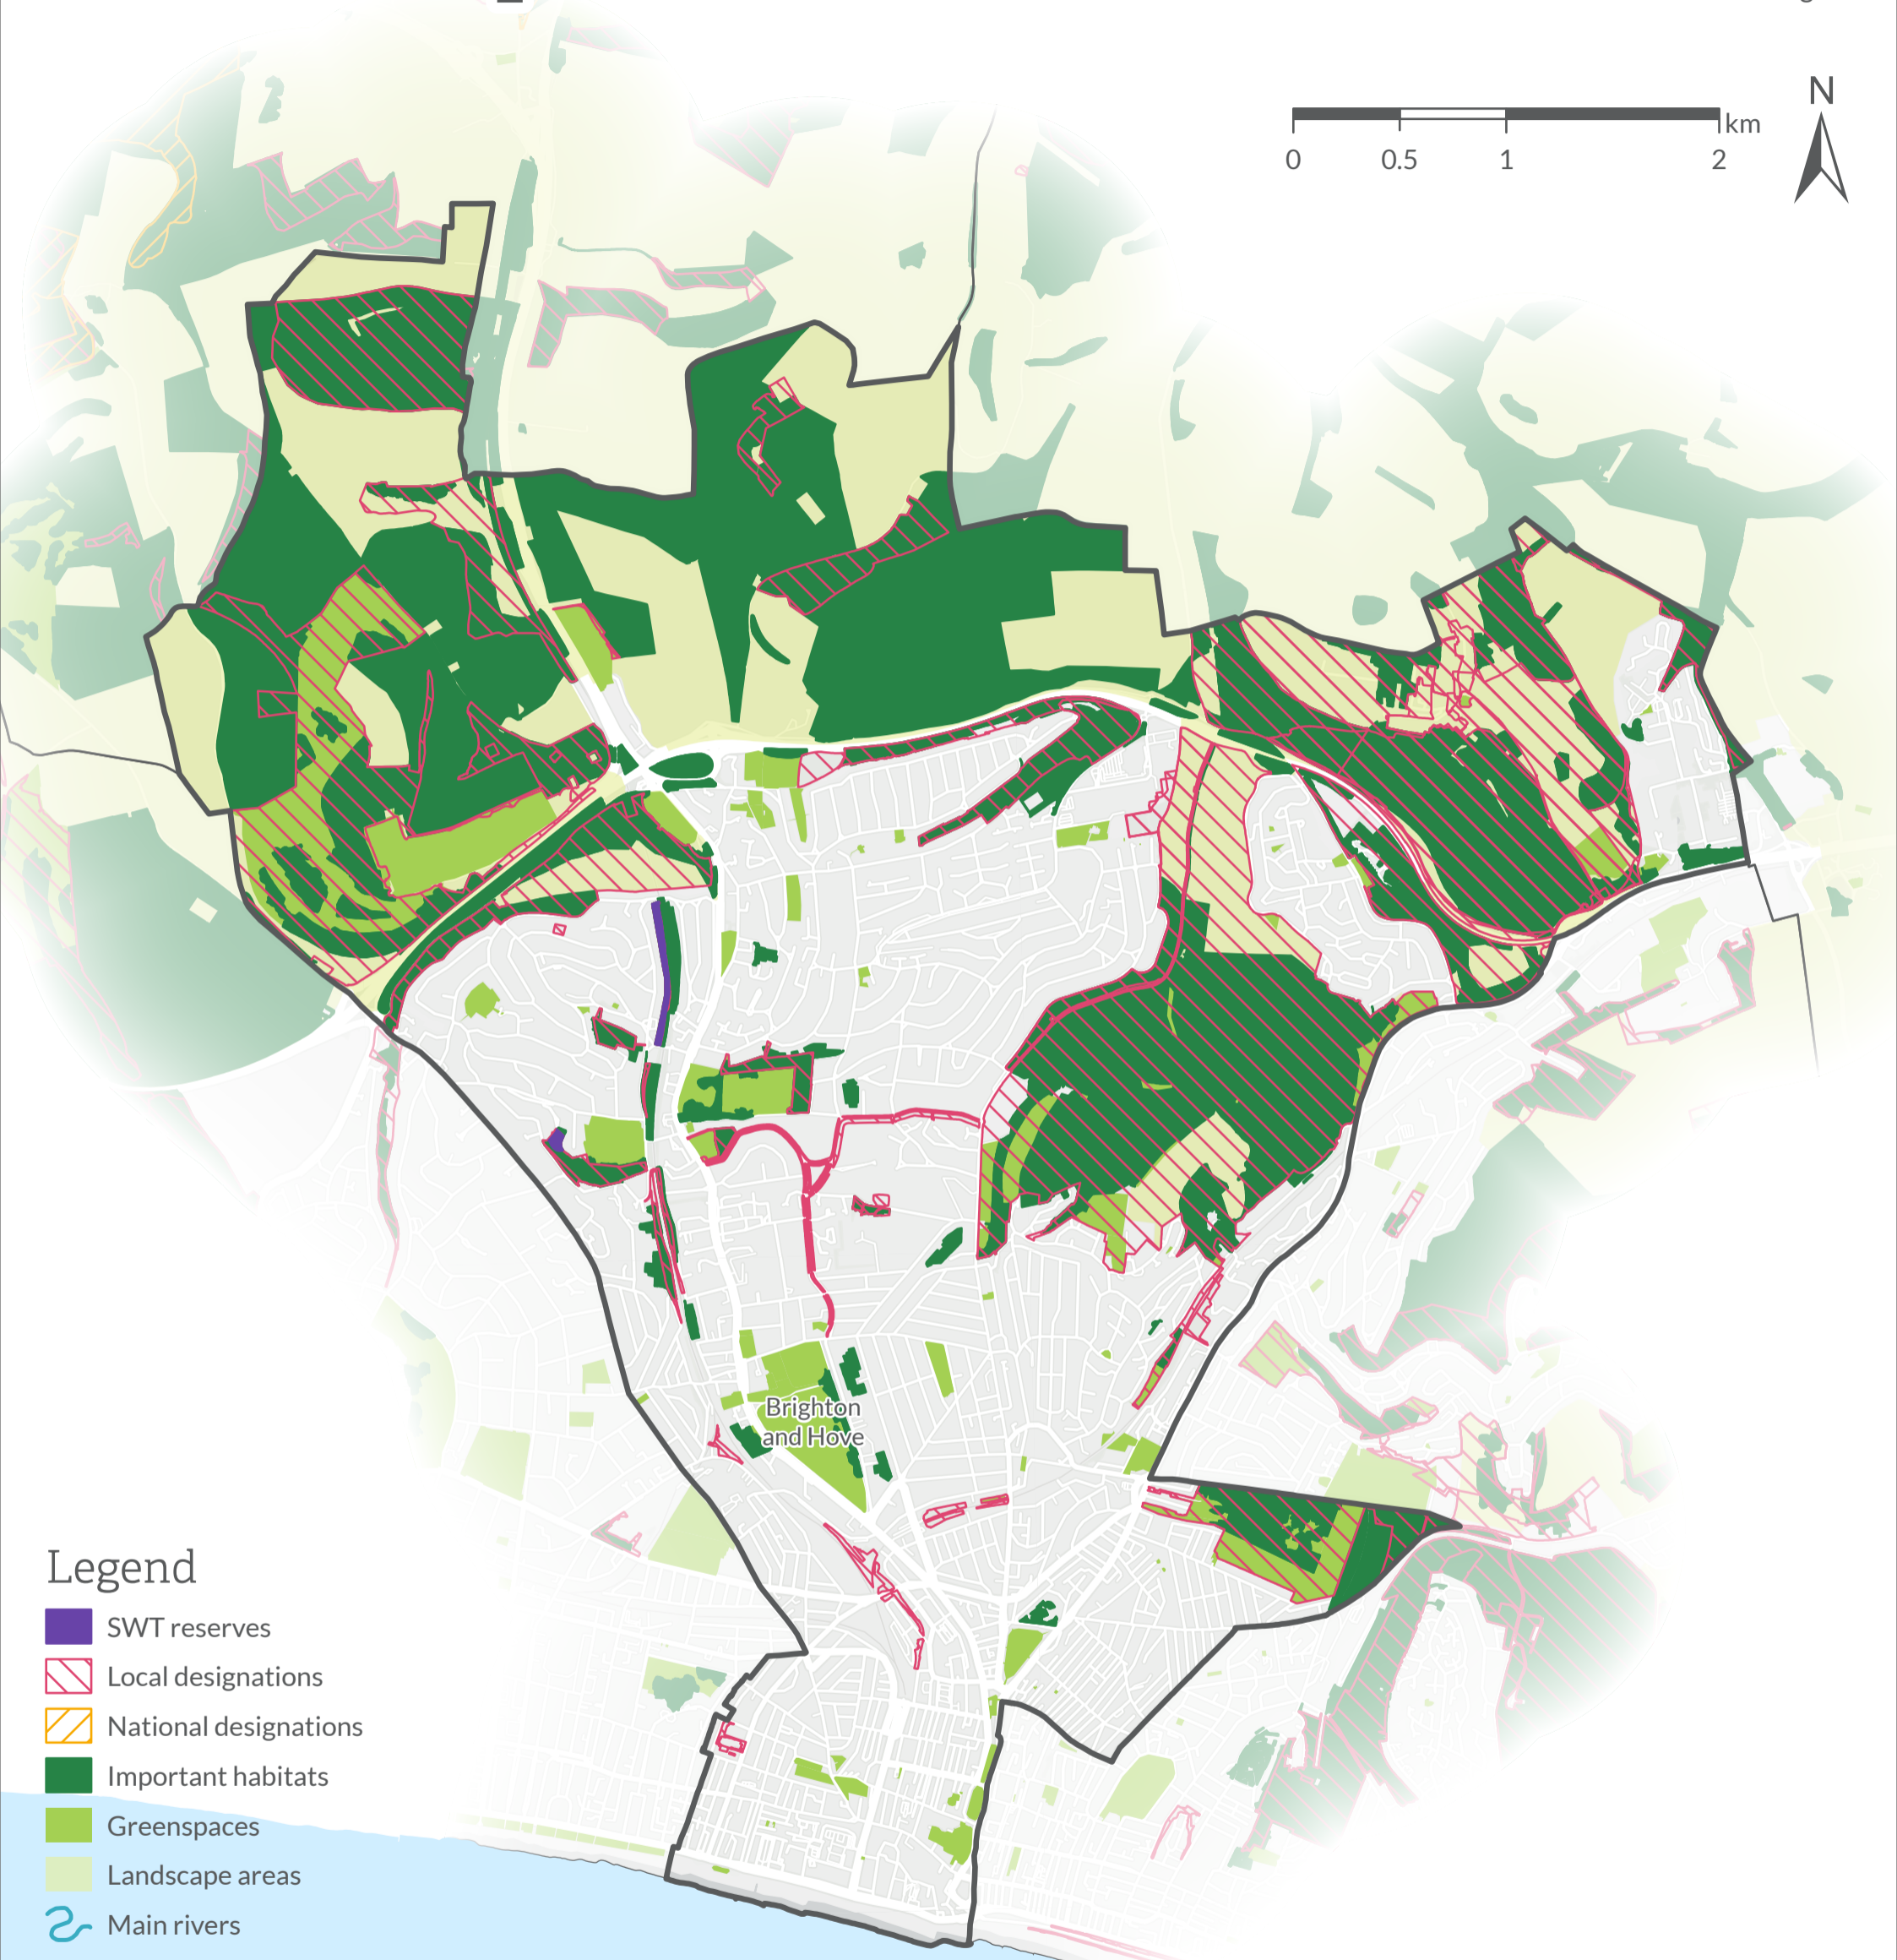

Brighton Pavilion Constituency

Sussex
Wildlife Trust

sussexwildlifetrust.org.uk

Legend

- SWT reserves
- Local designations
- National designations
- Important habitats
- Greenspaces
- Landscape areas
- Main rivers

This map indicates important areas for wildlife, but it is not exhaustive. Areas not highlighted may still have considerable value for wildlife.

Local Wildlife Site boundaries maintained by SxBRC on behalf of Sussex Local Wildlife Sites Initiative. Sussex Marine SNCI data reproduced with permission of East Sussex County Council. Local Geological Site data reproduced with permission of SxBRC, acting on behalf of Sussex Geodiversity Group. Contains, or is based on, information supplied by the Forestry Commission. Esri UK, Esri, TomTom, Garmin, Foursquare, GeoTechnologies, Inc, METI/NASA, USGS Contains public sector information licenced under the Open Government Licence v.3.0. Contains Ordnance Survey data © Crown copyright and database rights 2024 Registered Charity No: 207005