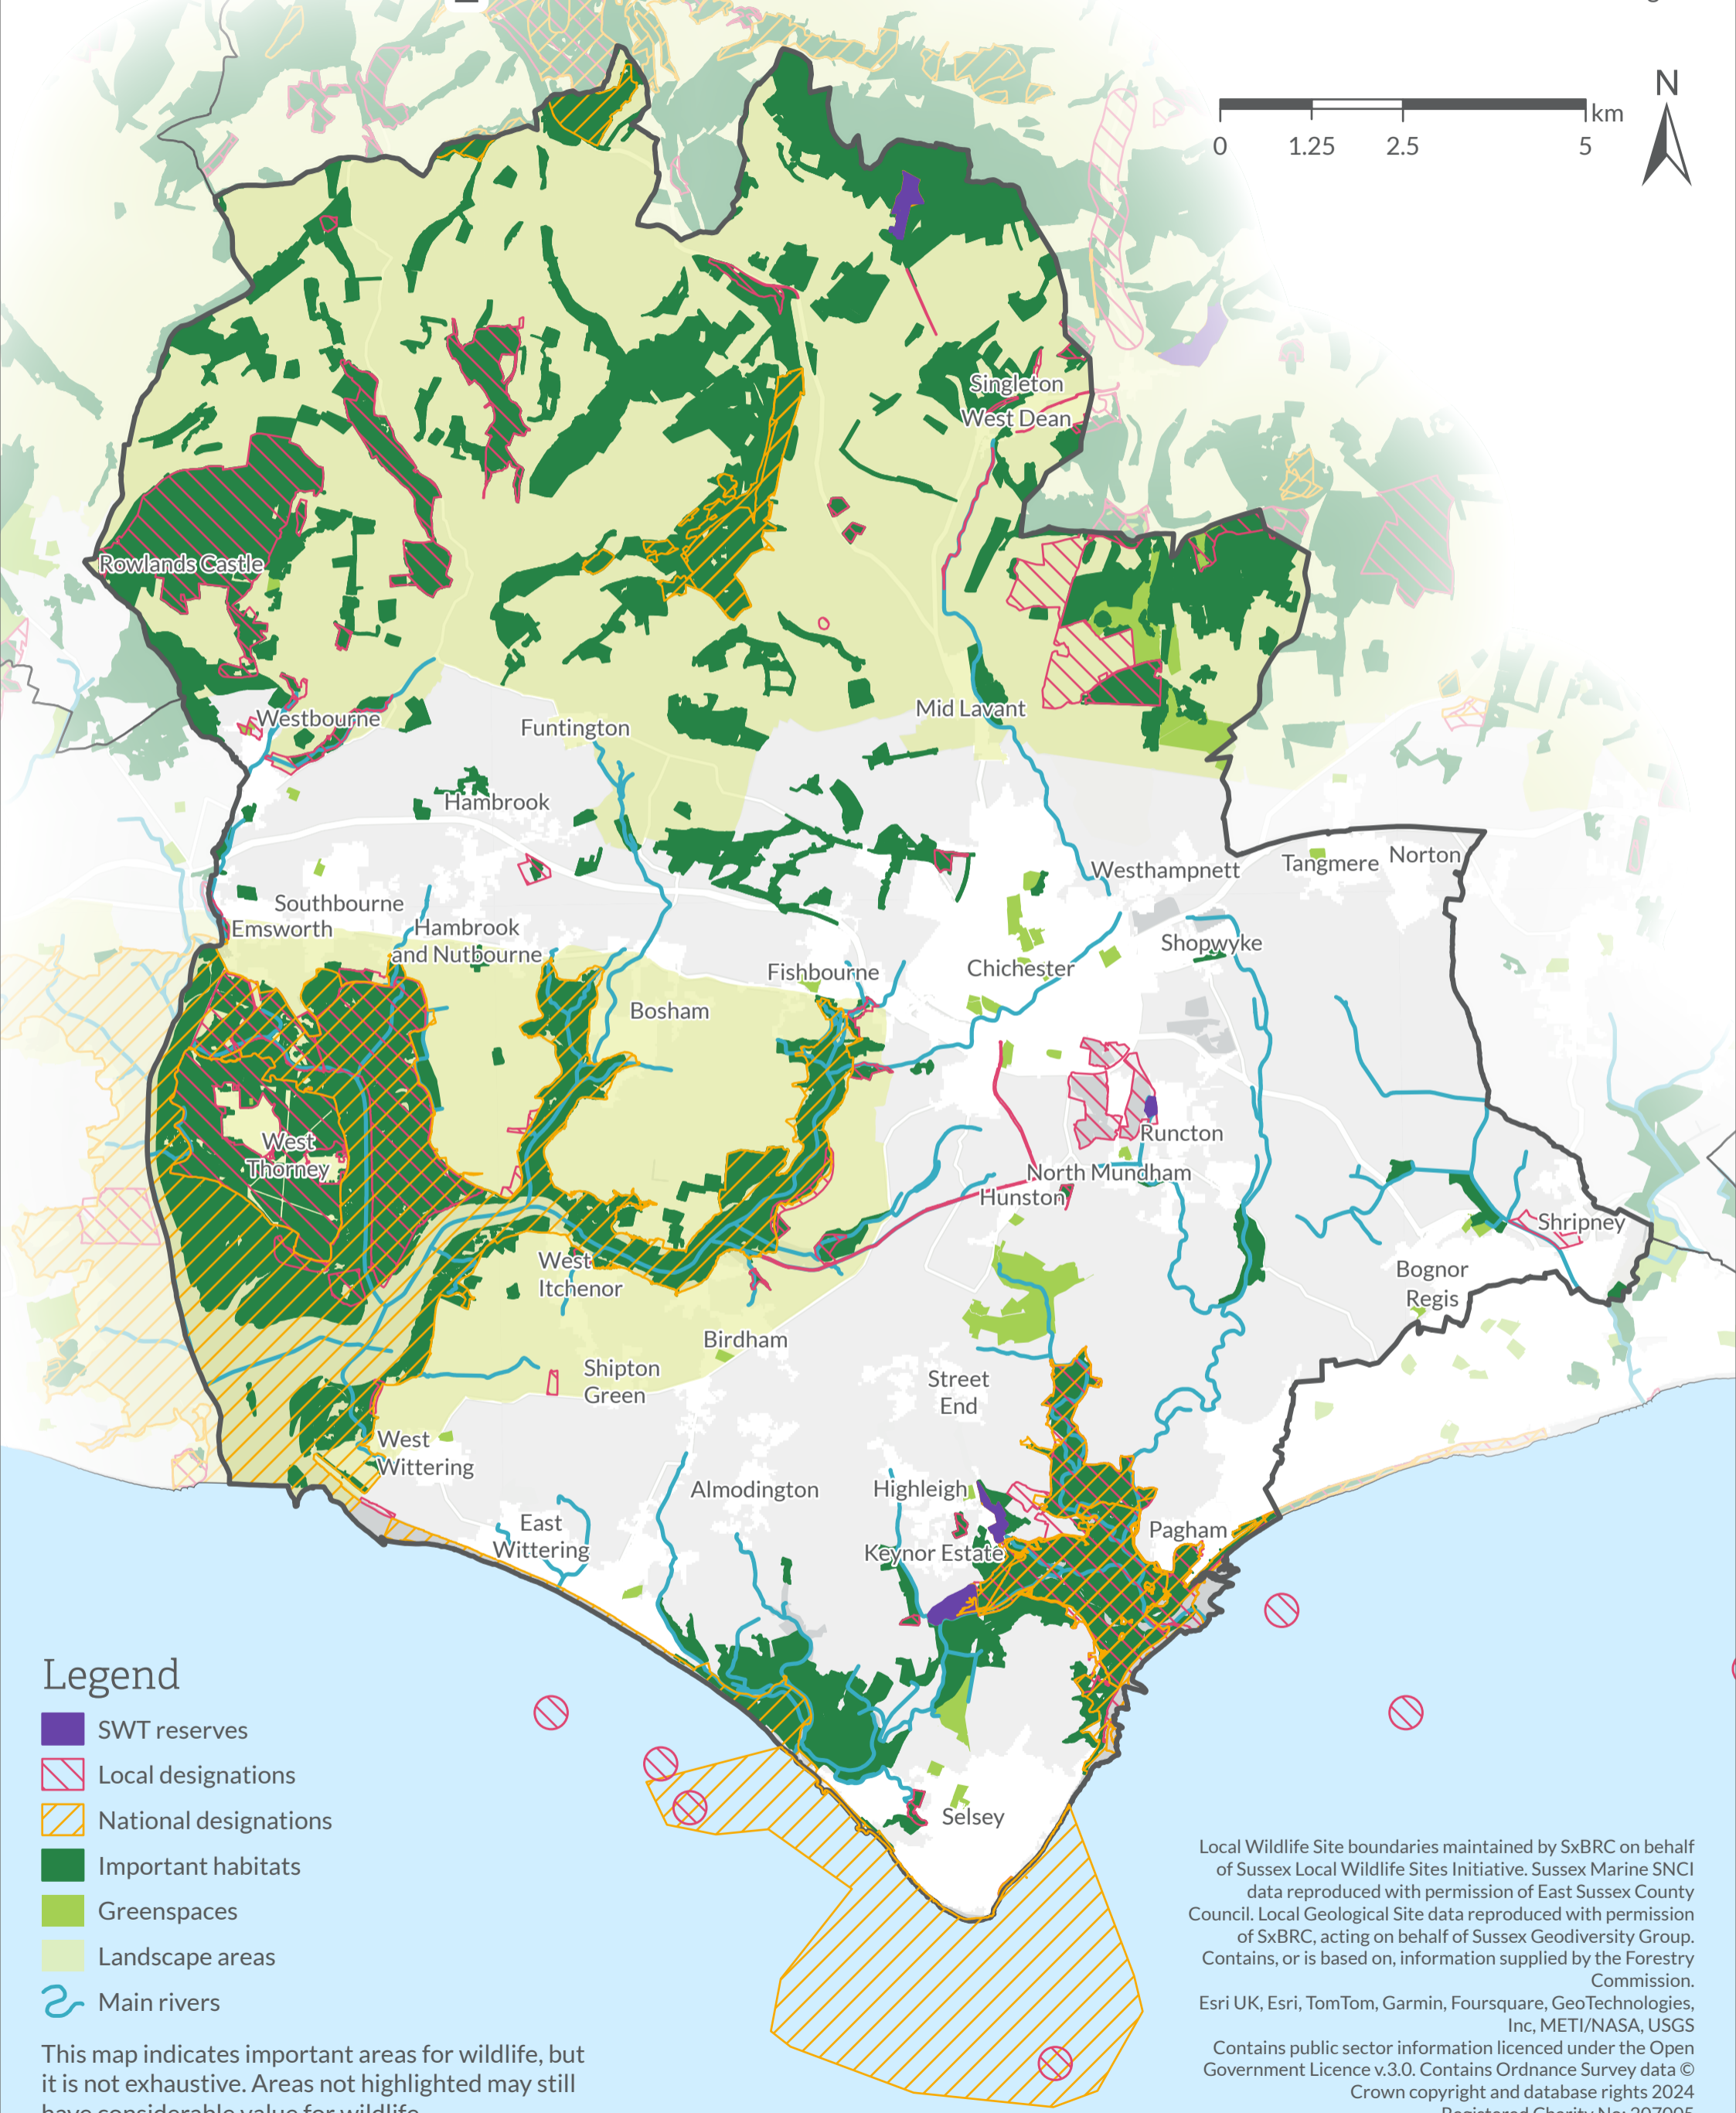

Chichester Constituency

Sussex
Wildlife Trust

sussexwildlifetrust.org.uk

Legend

- SWT reserves
- Local designations
- National designations
- Important habitats
- Greenspaces
- Landscape areas
- Main rivers

This map indicates important areas for wildlife, but it is not exhaustive. Areas not highlighted may still have considerable value for wildlife.

Local Wildlife Site boundaries maintained by SxBRC on behalf of Sussex Local Wildlife Sites Initiative. Sussex Marine SNCI data reproduced with permission of East Sussex County Council. Local Geological Site data reproduced with permission of SxBRC, acting on behalf of Sussex Geodiversity Group. Contains, or is based on, information supplied by the Forestry Commission.
Esri UK, Esri, TomTom, Garmin, Foursquare, GeoTechnologies, Inc, METI/NASA, USGS
Contains public sector information licenced under the Open Government Licence v.3.0. Contains Ordnance Survey data © Crown copyright and database rights 2024
Registered Charity No: 207005