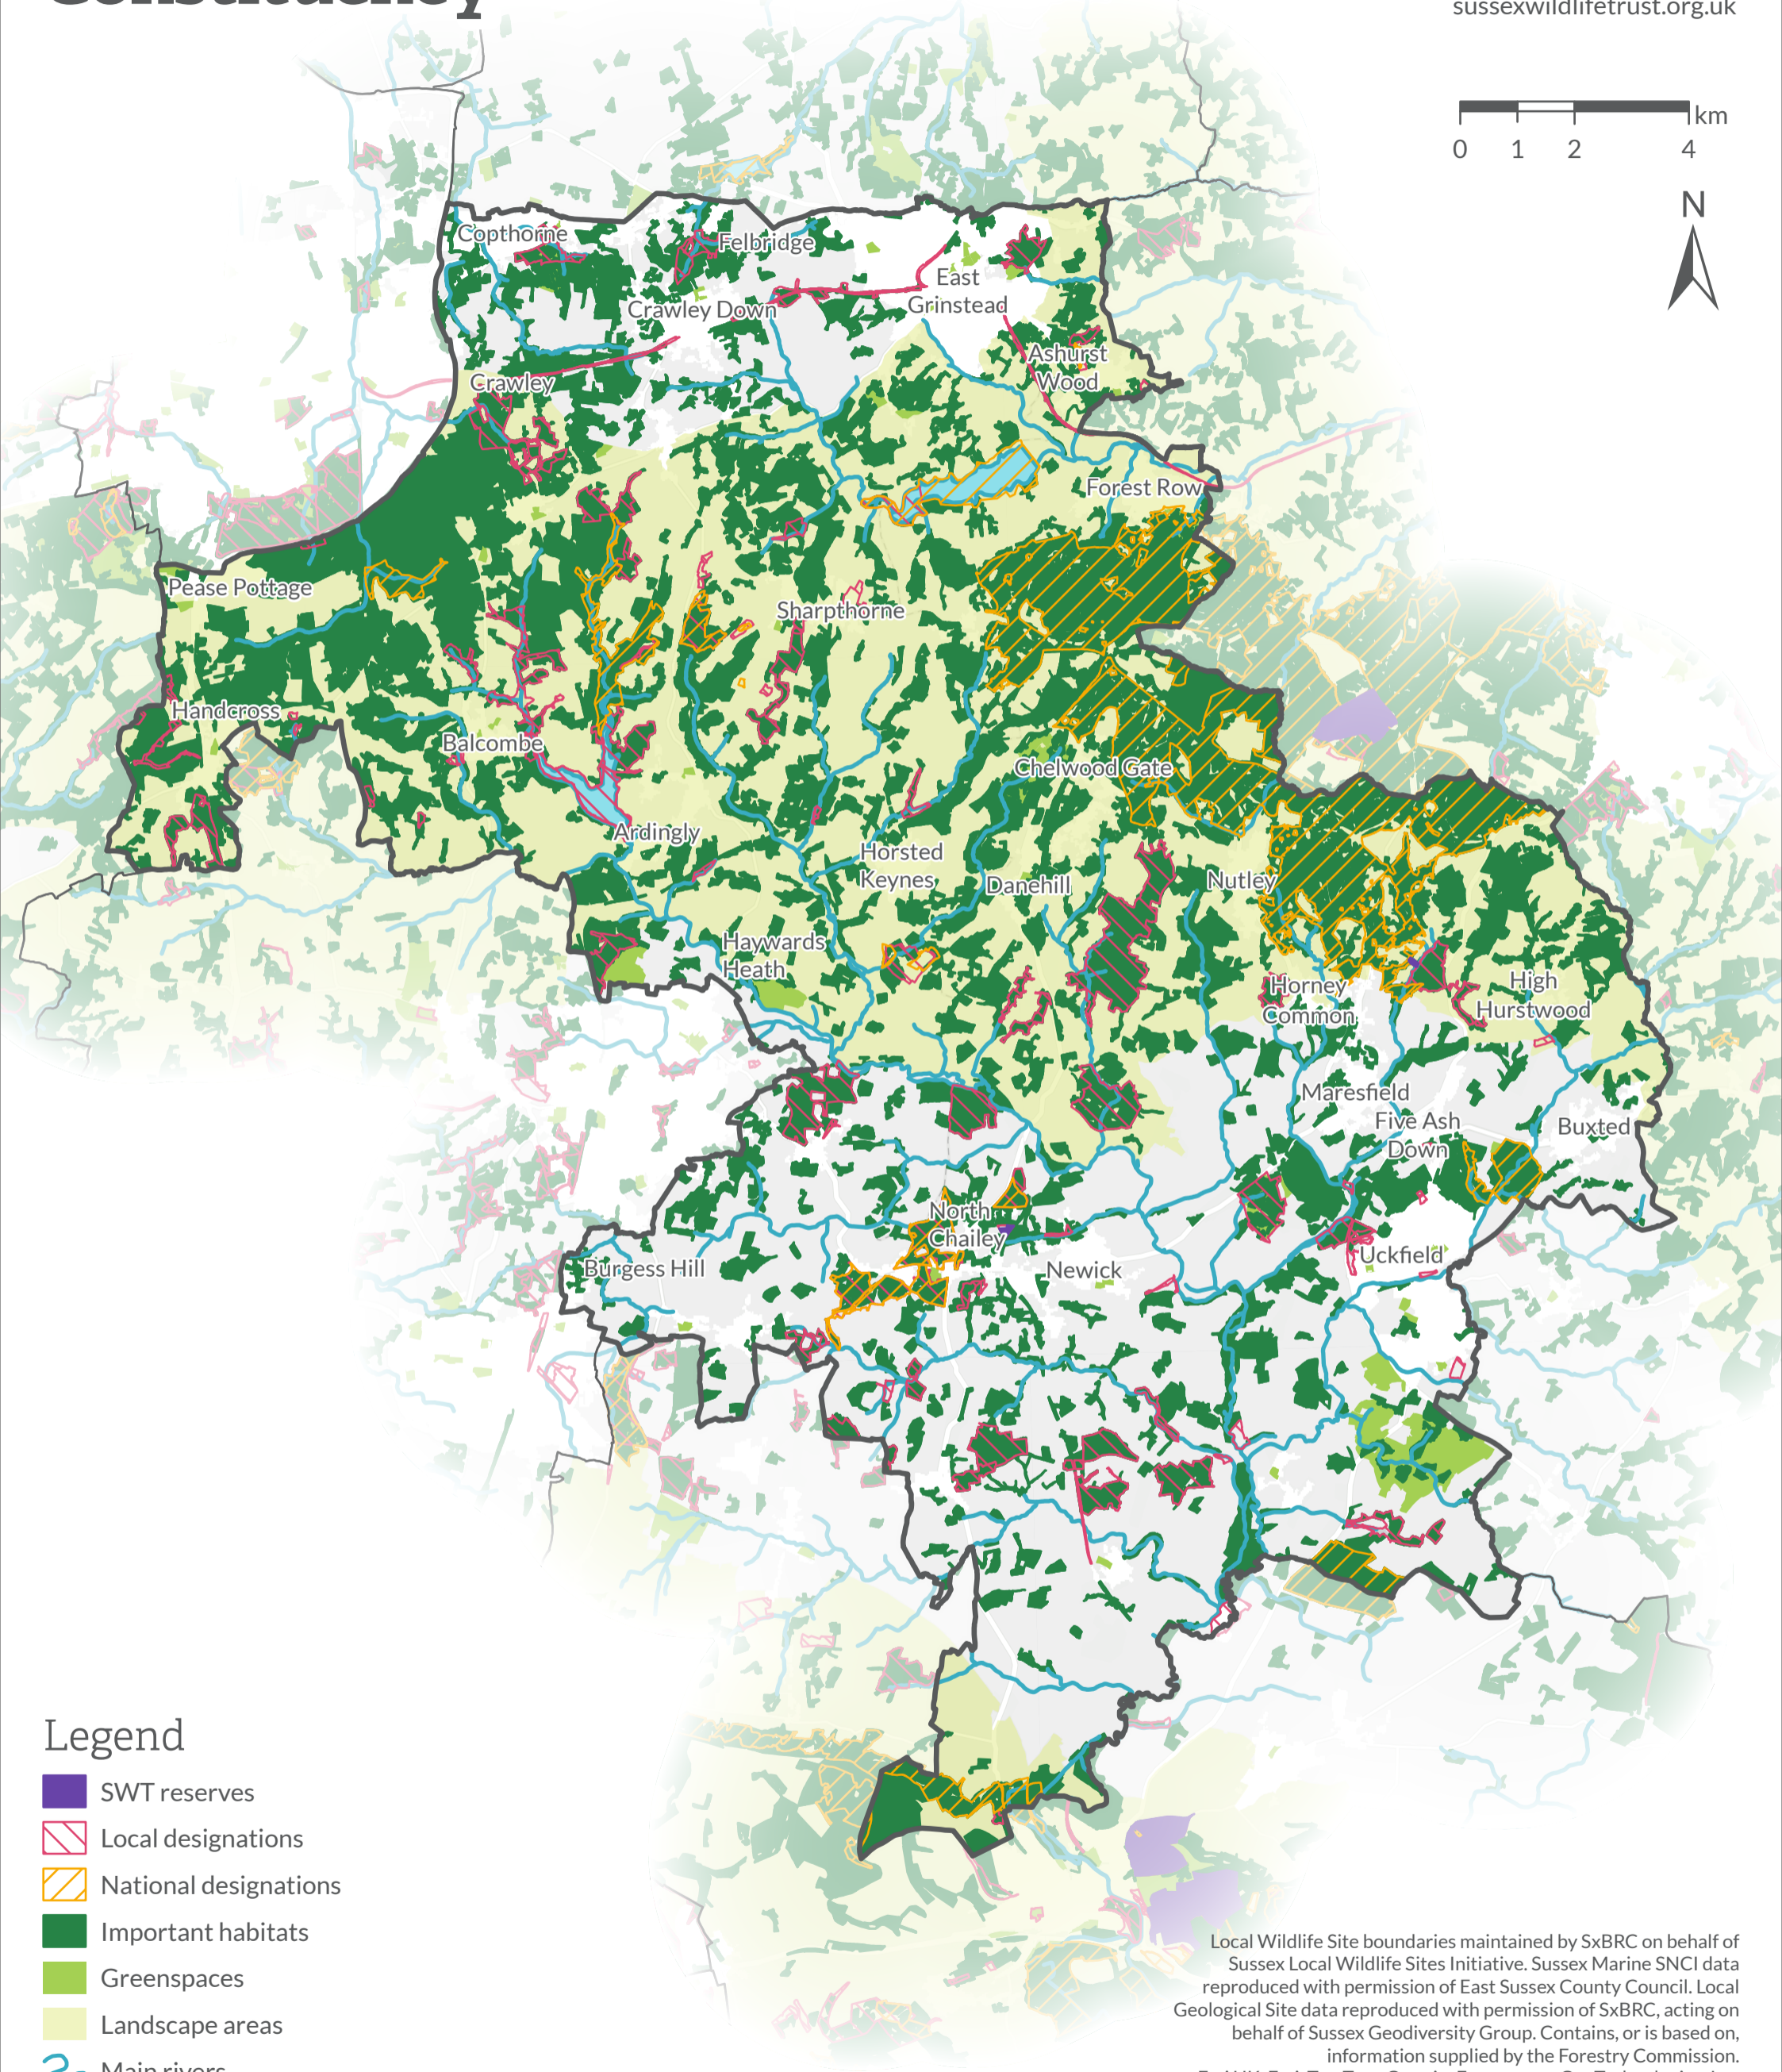

# East Grinstead and Uckfield Constituency

**Sussex**  
Wildlife Trust

sussexwildlifetrust.org.uk

## Legend

-  SWT reserves
-  Local designations
-  National designations
-  Important habitats
-  Greenspaces
-  Landscape areas
-  Main rivers

This map indicates important areas for wildlife, but it is not exhaustive. Areas not highlighted may still have considerable value for wildlife.

Local Wildlife Site boundaries maintained by SxBRC on behalf of Sussex Local Wildlife Sites Initiative. Sussex Marine SNCI data reproduced with permission of East Sussex County Council. Local Geological Site data reproduced with permission of SxBRC, acting on behalf of Sussex Geodiversity Group. Contains, or is based on, information supplied by the Forestry Commission. Esri UK, Esri, TomTom, Garmin, Foursquare, GeoTechnologies, Inc, METI/NASA, USGS

Contains public sector information licenced under the Open Government Licence v.3.0. Contains Ordnance Survey data © Crown copyright and database rights 2024 Registered Charity No: 207005