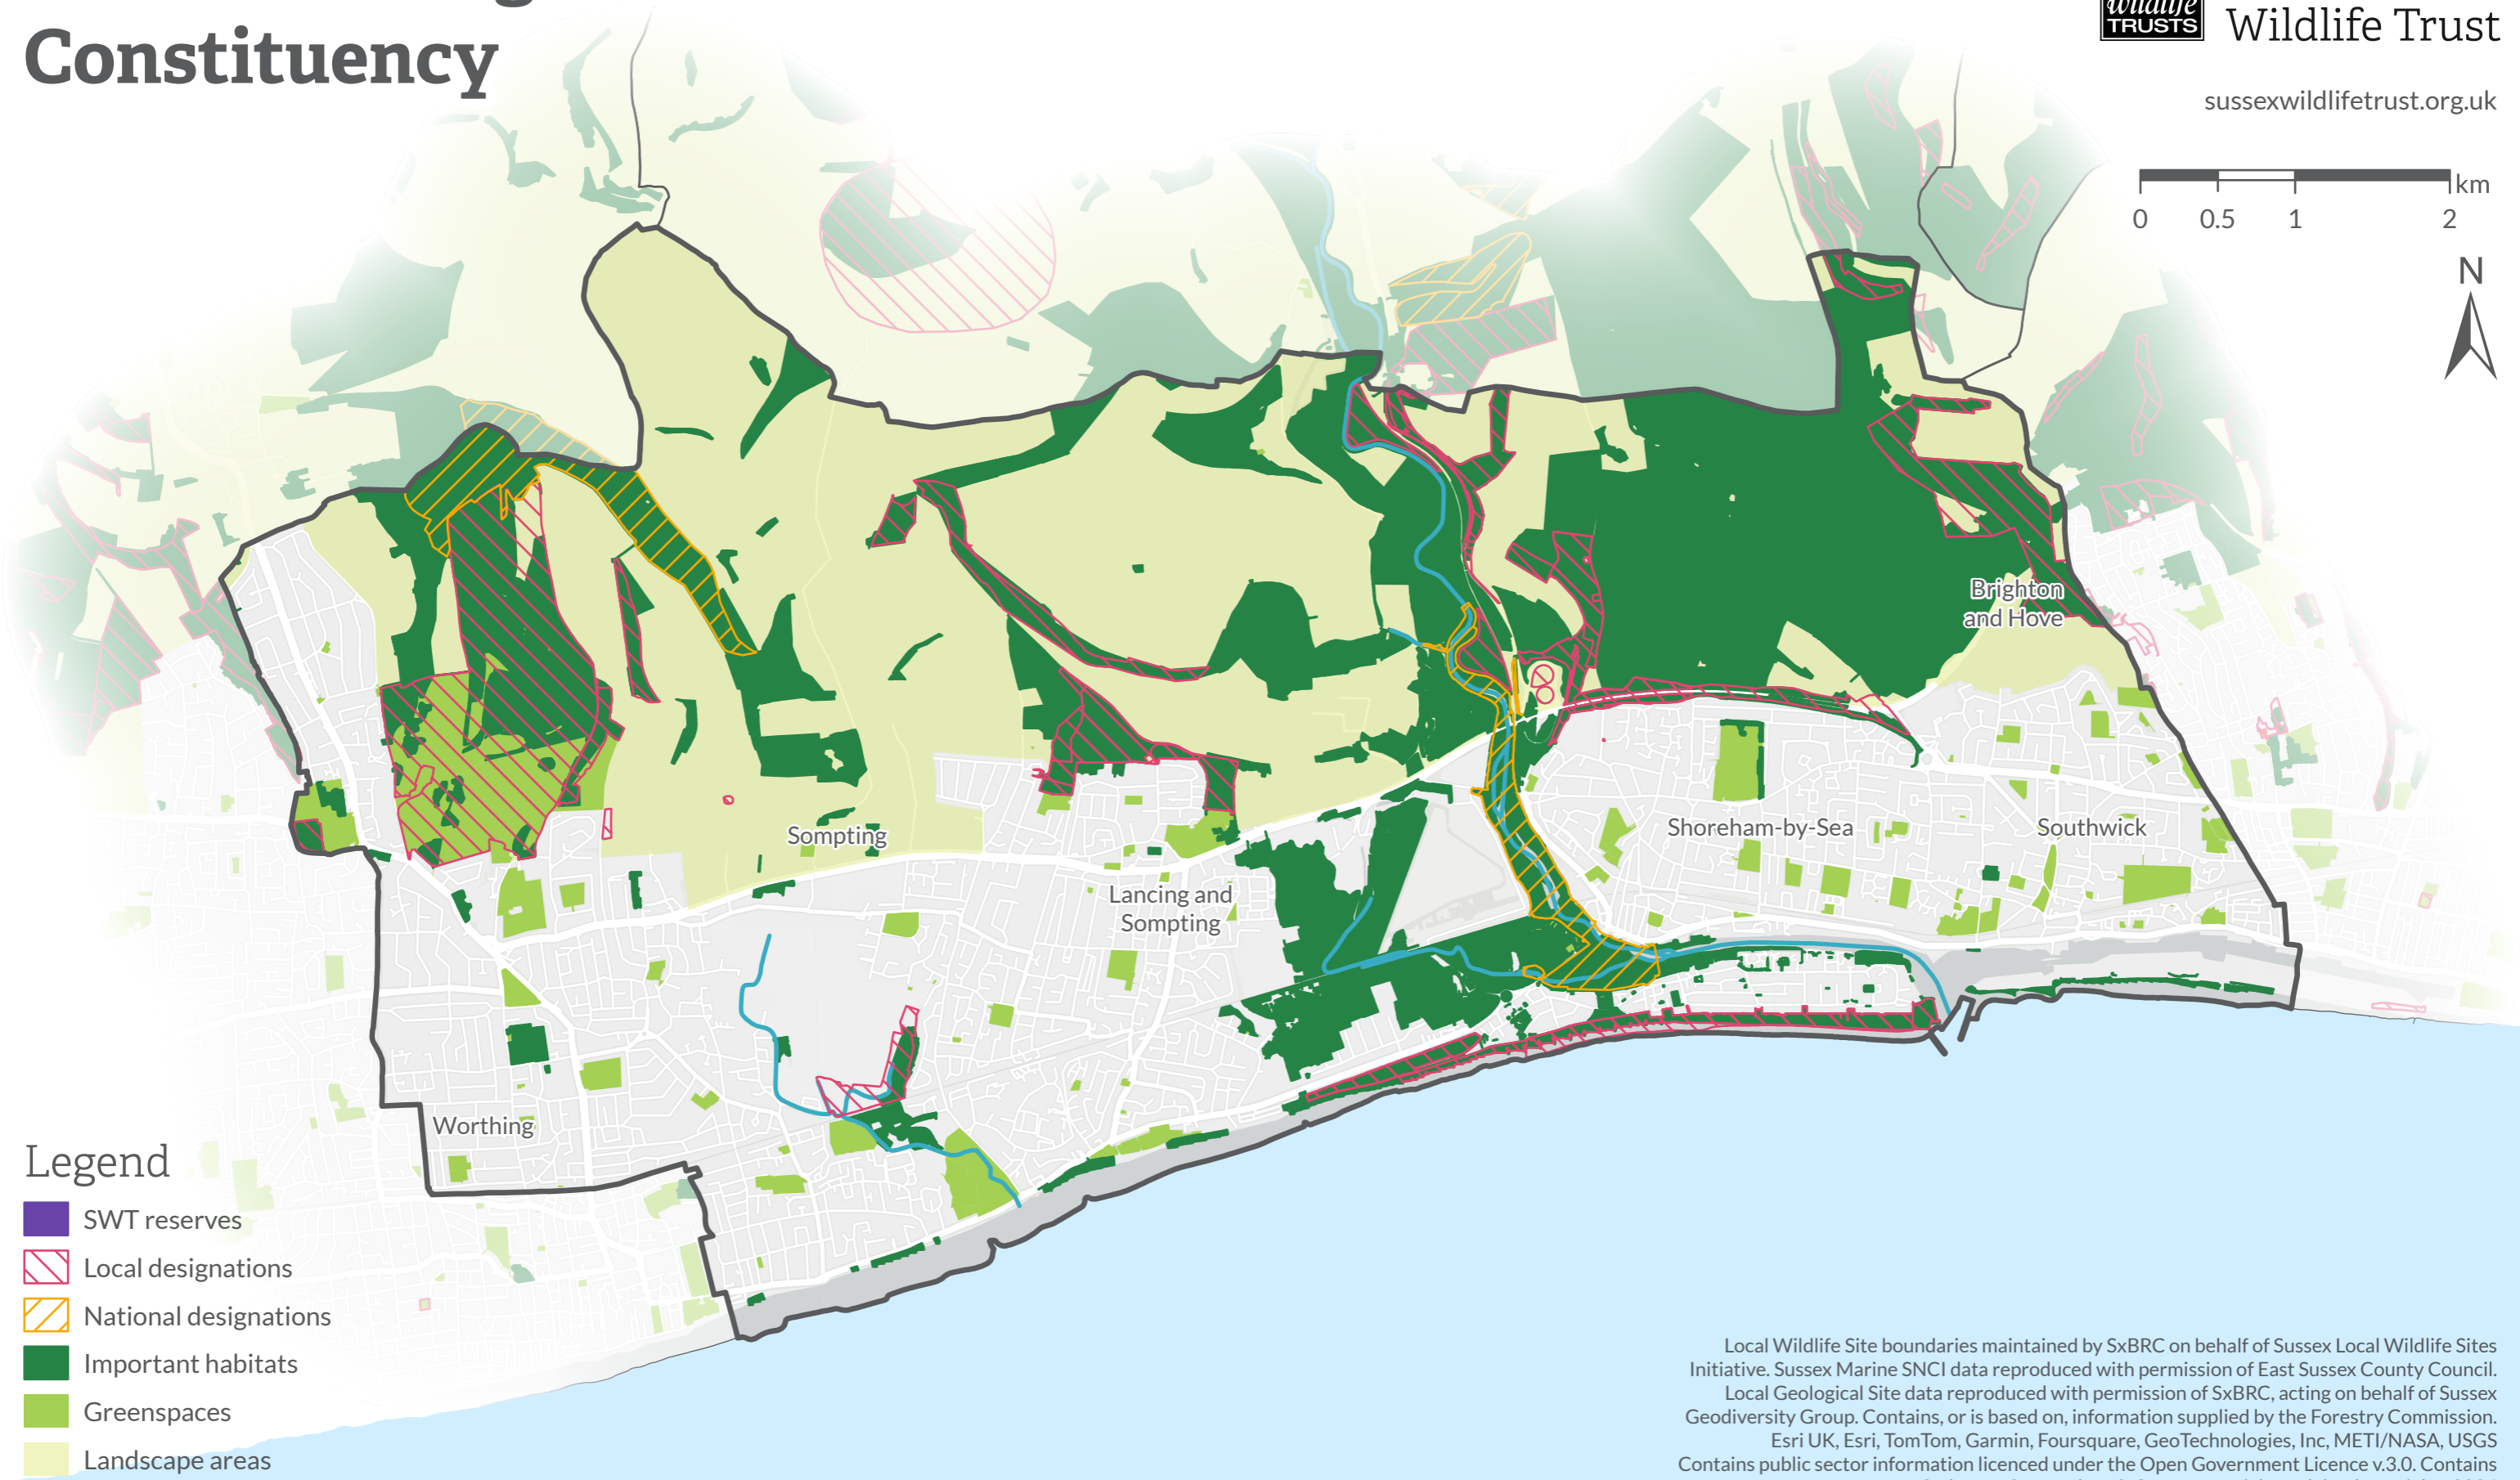

East Worthing and Shoreham Constituency

Sussex
Wildlife Trust

sussexwildlifetrust.org.uk

Legend

-  SWT reserves
-  Local designations
-  National designations
-  Important habitats
-  Greenspaces
-  Landscape areas
-  Main rivers

This map indicates important areas for wildlife, but it is not exhaustive. Areas not highlighted may still have considerable value for wildlife.

Local Wildlife Site boundaries maintained by SxBRC on behalf of Sussex Local Wildlife Sites Initiative. Sussex Marine SNCI data reproduced with permission of East Sussex County Council. Local Geological Site data reproduced with permission of SxBRC, acting on behalf of Sussex Geodiversity Group. Contains, or is based on, information supplied by the Forestry Commission. Esri UK, Esri, TomTom, Garmin, Foursquare, GeoTechnologies, Inc, METI/NASA, USGS Contains public sector information licenced under the Open Government Licence v.3.0. Contains Ordnance Survey data © Crown copyright and database rights 2024 Registered Charity No: 207005