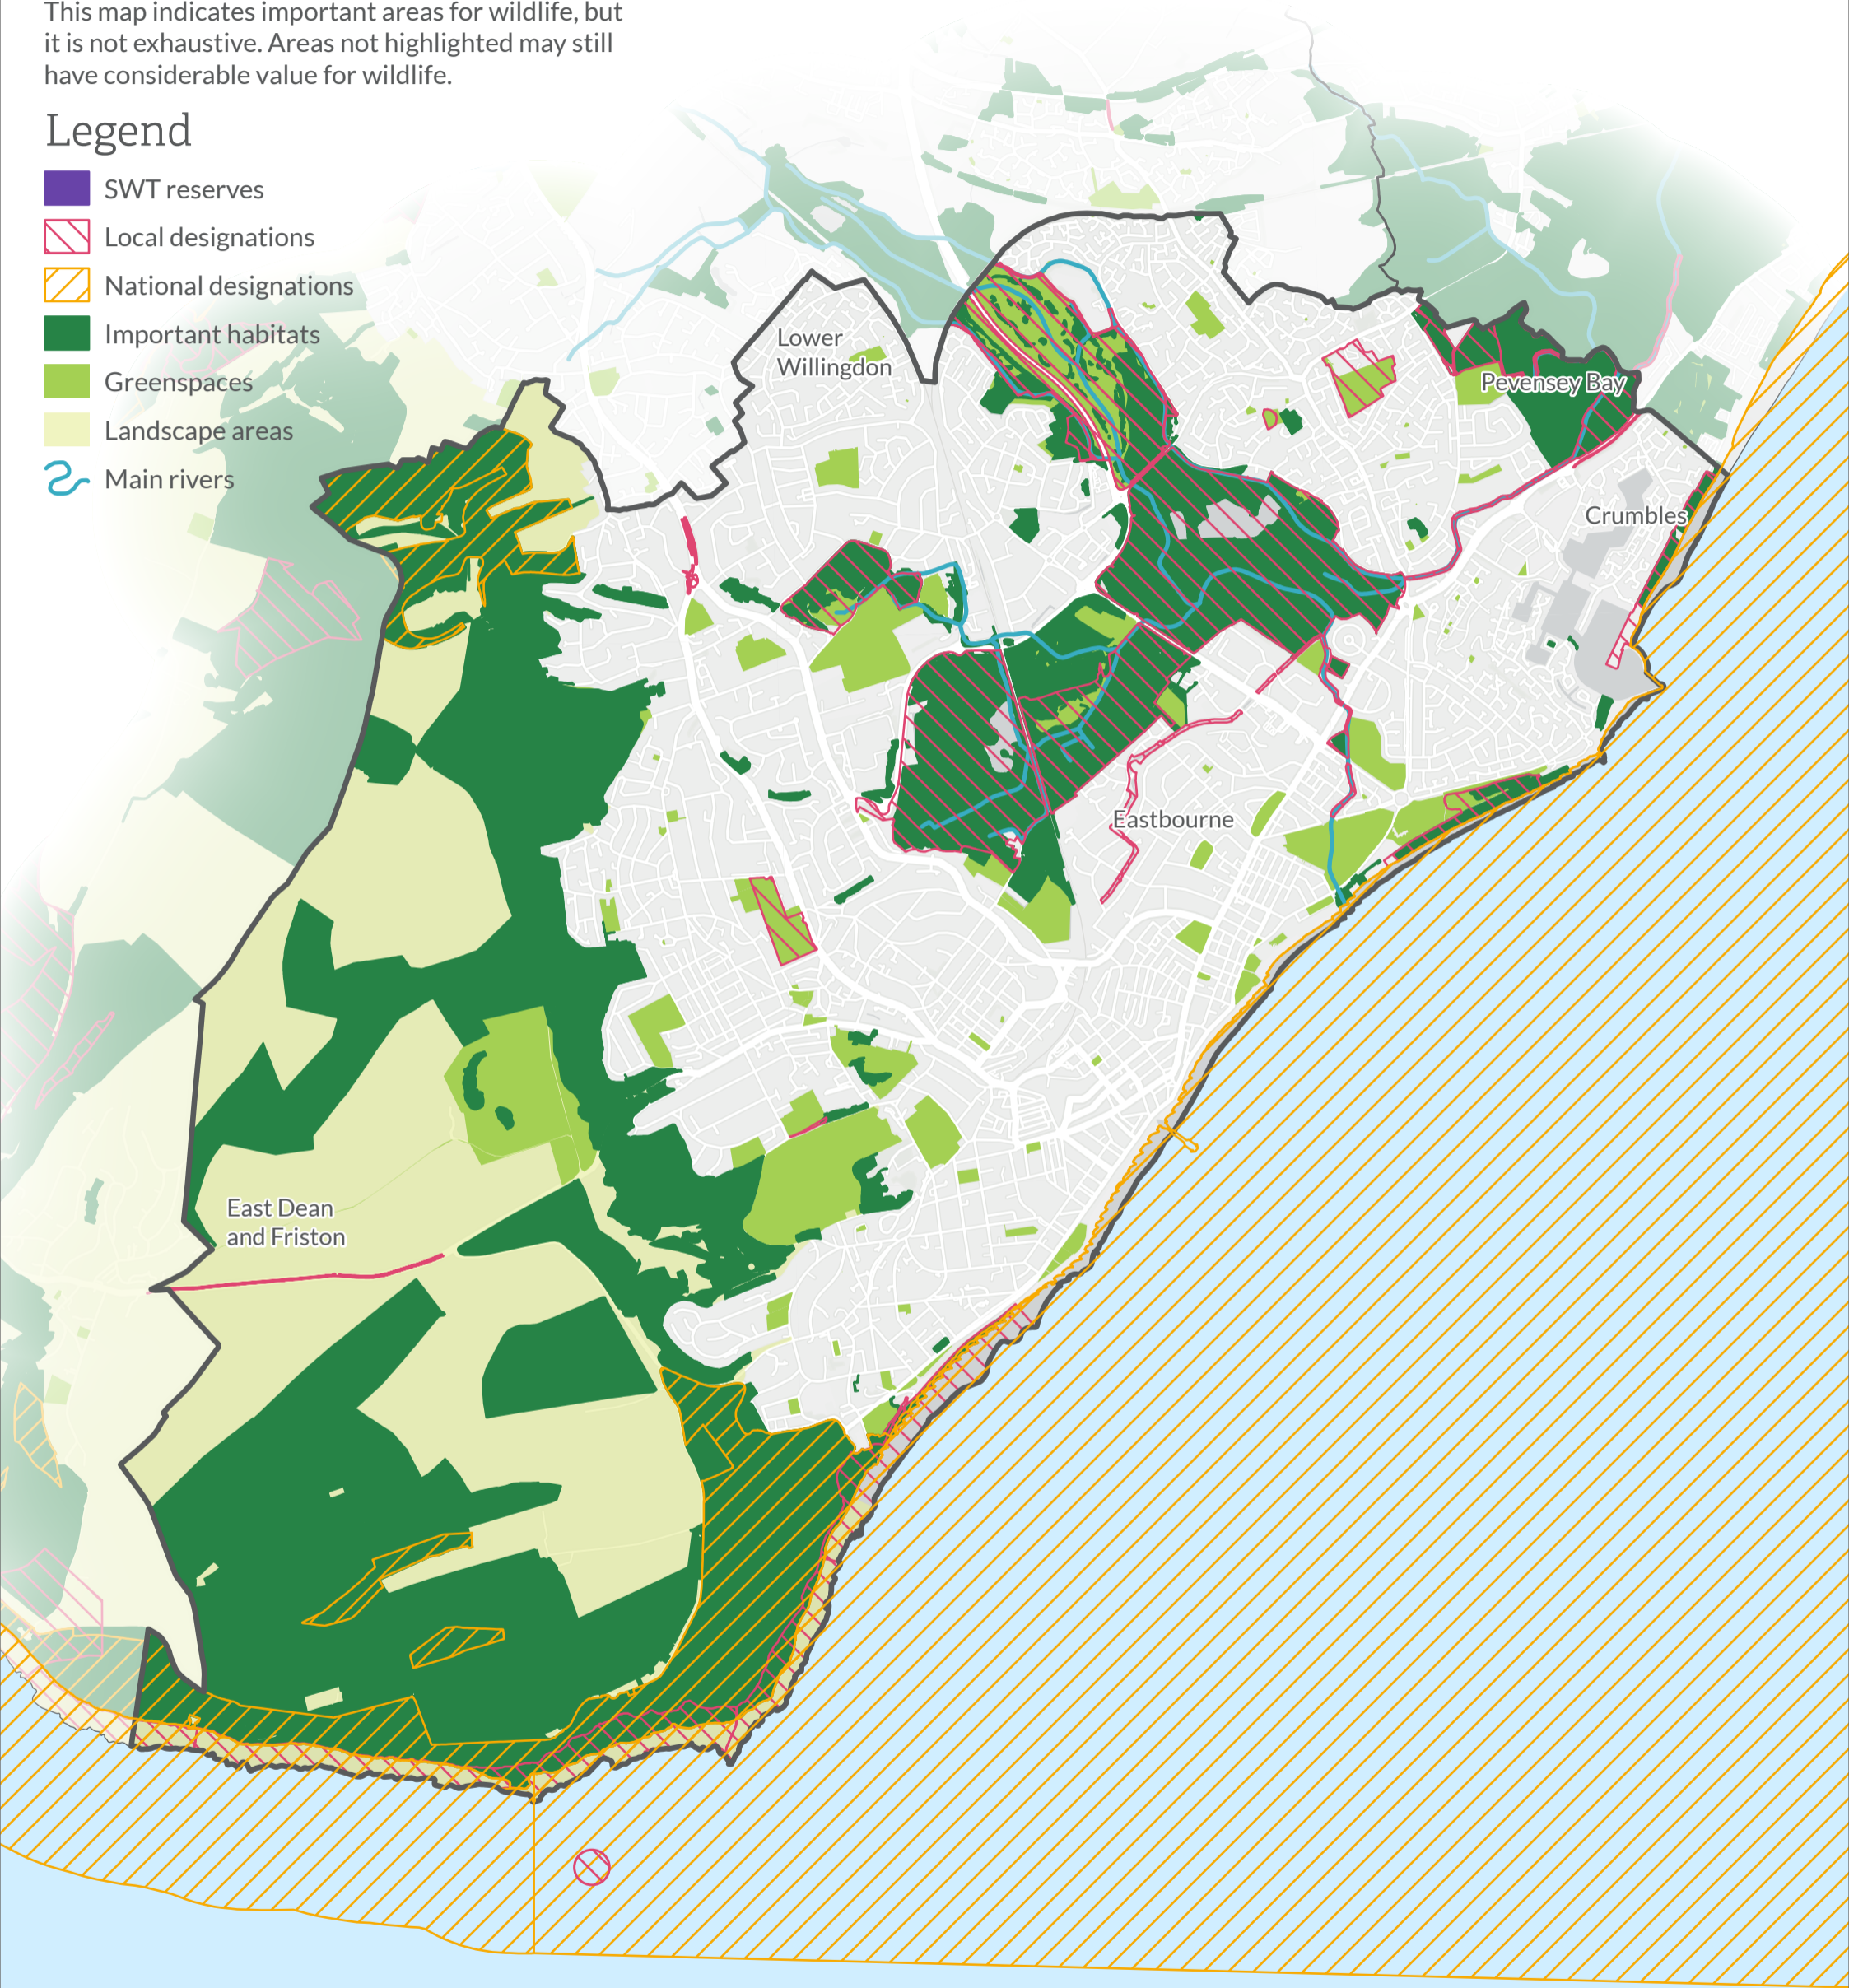

Eastbourne Constituency

Sussex
Wildlife Trust

sussexwildlifetrust.org.uk

This map indicates important areas for wildlife, but it is not exhaustive. Areas not highlighted may still have considerable value for wildlife.

Legend

- SWT reserves
- Local designations
- National designations
- Important habitats
- Greenspaces
- Landscape areas
- Main rivers

Local Wildlife Site boundaries maintained by SxBRC on behalf of Sussex Local Wildlife Sites Initiative. Sussex Marine SNCI data reproduced with permission of East Sussex County Council. Local Geological Site data reproduced with permission of SxBRC, acting on behalf of Sussex Geodiversity Group. Contains, or is based on, information supplied by the Forestry Commission. Esri UK, Esri, TomTom, Garmin, Foursquare, GeoTechnologies, Inc, METI/NASA, USGS Contains public sector information licenced under the Open Government Licence v.3.0. Contains Ordnance Survey data © Crown copyright and database rights 2024 Registered Charity No: 207005