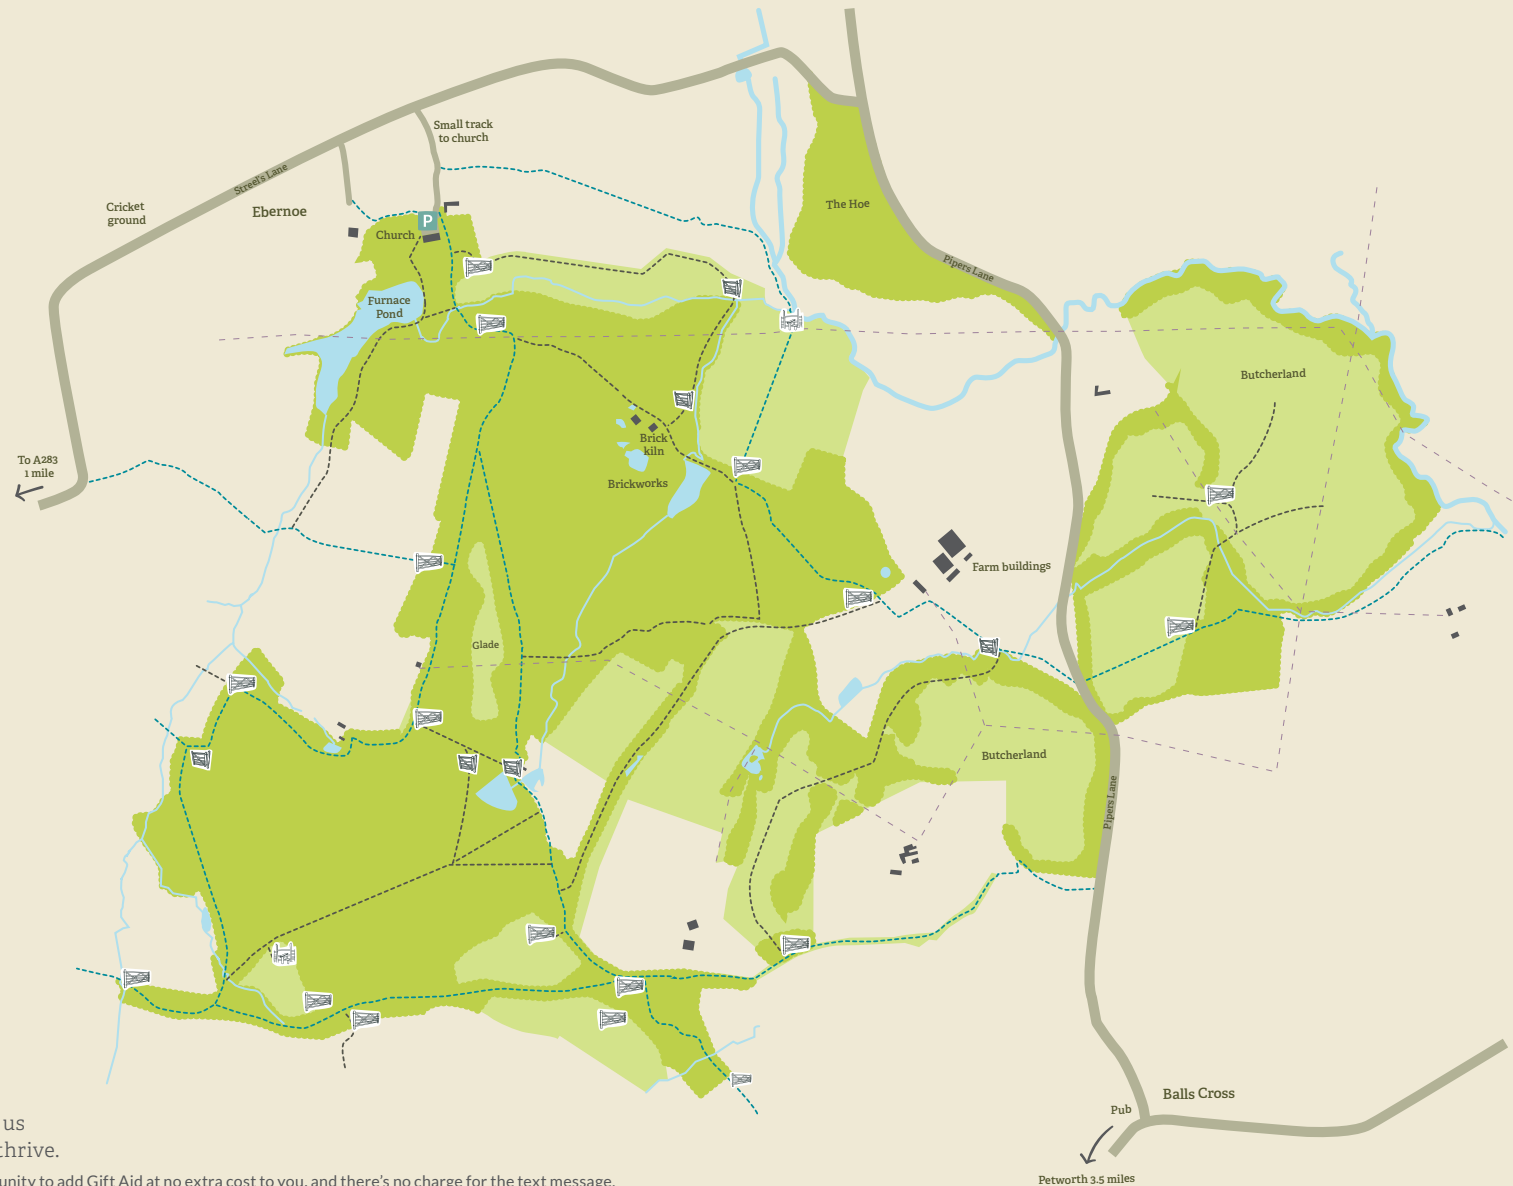

# Ebernoe Common

**Sussex**  
Wildlife Trust

Key			
	Footpath		Public Footpath
	Buildings		Water
	Grassland		Road
	Woodland		Car park
	Powerlines		Large field gate
	Stile		Kissing gate

Text 'WILD23 £3' to 70070 to give £3 and help us continue to provide places where nature can thrive.