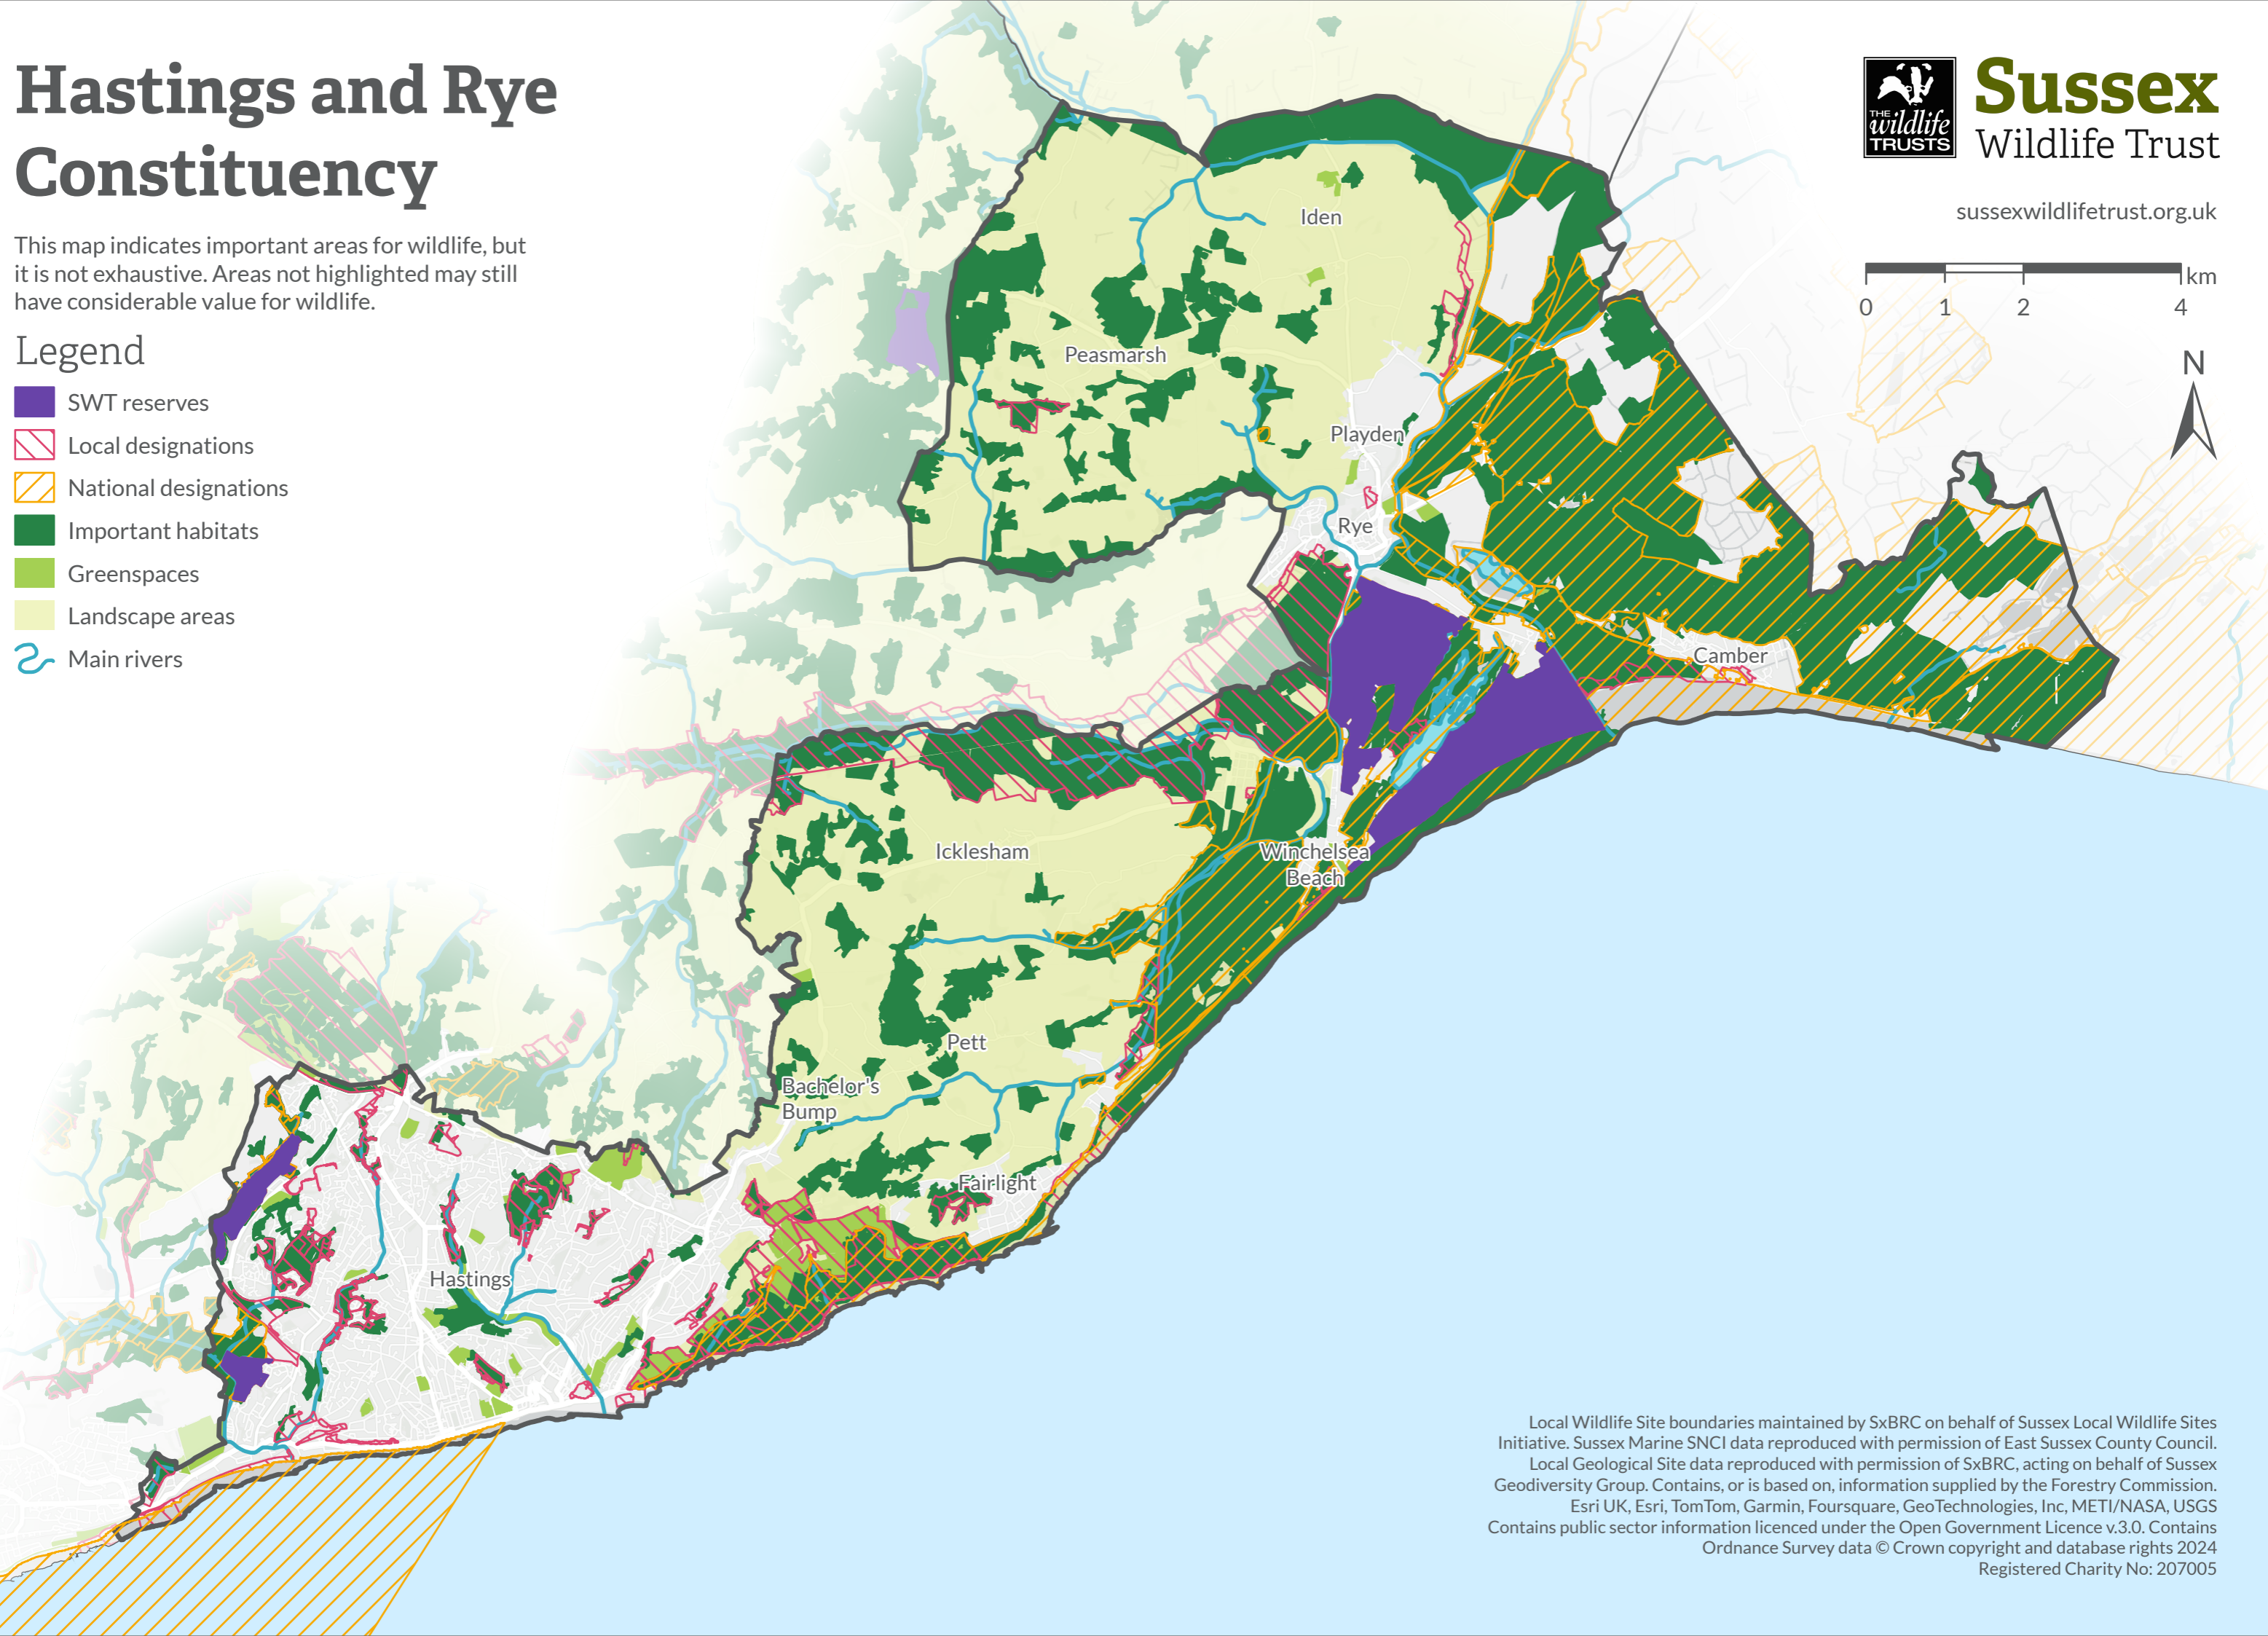

# Hastings and Rye Constituency

This map indicates important areas for wildlife, but it is not exhaustive. Areas not highlighted may still have considerable value for wildlife.

## Legend

-  SWT reserves
-  Local designations
-  National designations
-  Important habitats
-  Greenspaces
-  Landscape areas
-  Main rivers

**Sussex**  
Wildlife Trust

[sussexwildlifetrust.org.uk](http://sussexwildlifetrust.org.uk)

Local Wildlife Site boundaries maintained by SxBRC on behalf of Sussex Local Wildlife Sites Initiative. Sussex Marine SNCI data reproduced with permission of East Sussex County Council. Local Geological Site data reproduced with permission of SxBRC, acting on behalf of Sussex Geodiversity Group. Contains, or is based on, information supplied by the Forestry Commission. Esri UK, Esri, TomTom, Garmin, Foursquare, GeoTechnologies, Inc, METI/NASA, USGS Contains public sector information licenced under the Open Government Licence v.3.0. Contains Ordnance Survey data © Crown copyright and database rights 2024 Registered Charity No: 207005