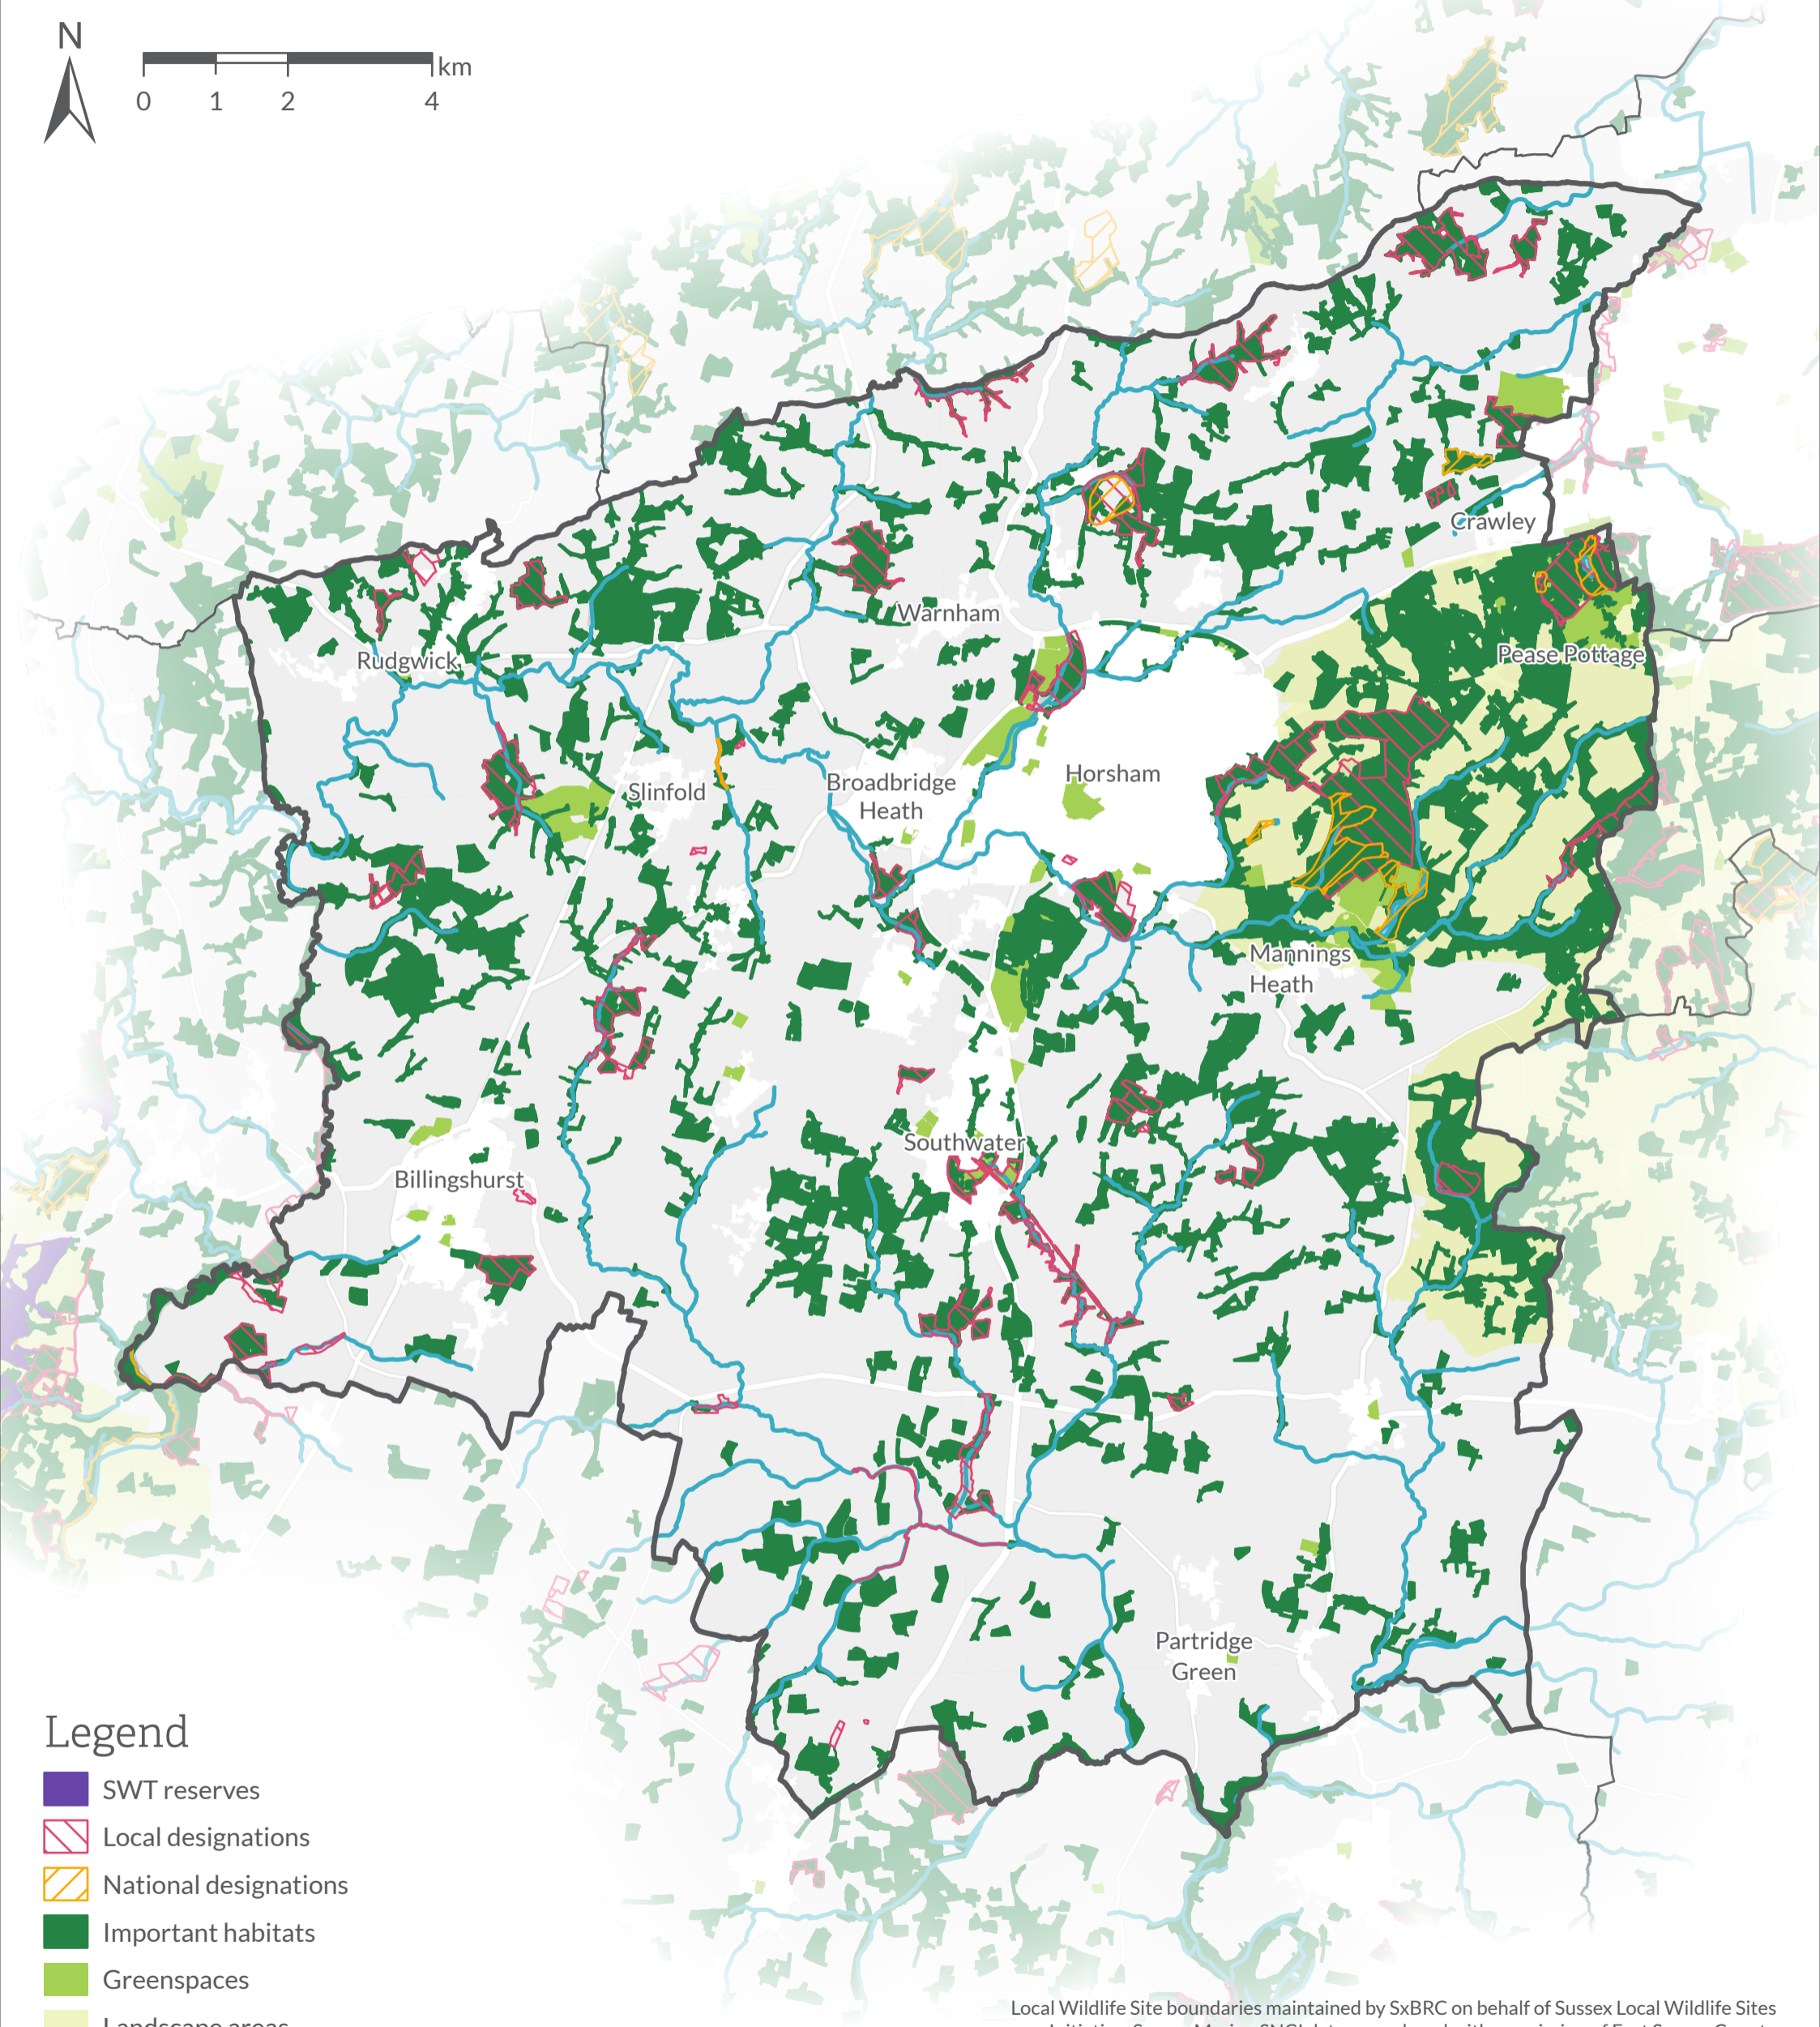

Horsham Constituency

Sussex
Wildlife Trust

sussexwildlifetrust.org.uk

Legend

-  SWT reserves
-  Local designations
-  National designations
-  Important habitats
-  Greenspaces
-  Landscape areas
-  Main rivers

This map indicates important areas for wildlife, but it is not exhaustive. Areas not highlighted may still have considerable value for wildlife.

Local Wildlife Site boundaries maintained by SxBRC on behalf of Sussex Local Wildlife Sites Initiative. Sussex Marine SNCI data reproduced with permission of East Sussex County Council. Local Geological Site data reproduced with permission of SxBRC, acting on behalf of Sussex Geodiversity Group. Contains, or is based on, information supplied by the Forestry Commission.

Esri UK, Esri, TomTom, Garmin, Foursquare, GeoTechnologies, Inc, METI/NASA, USGS
Contains public sector information licenced under the Open Government Licence v.3.0
Contains Ordnance Survey data © Crown copyright and database rights 2024
Registered Charity No: 207005