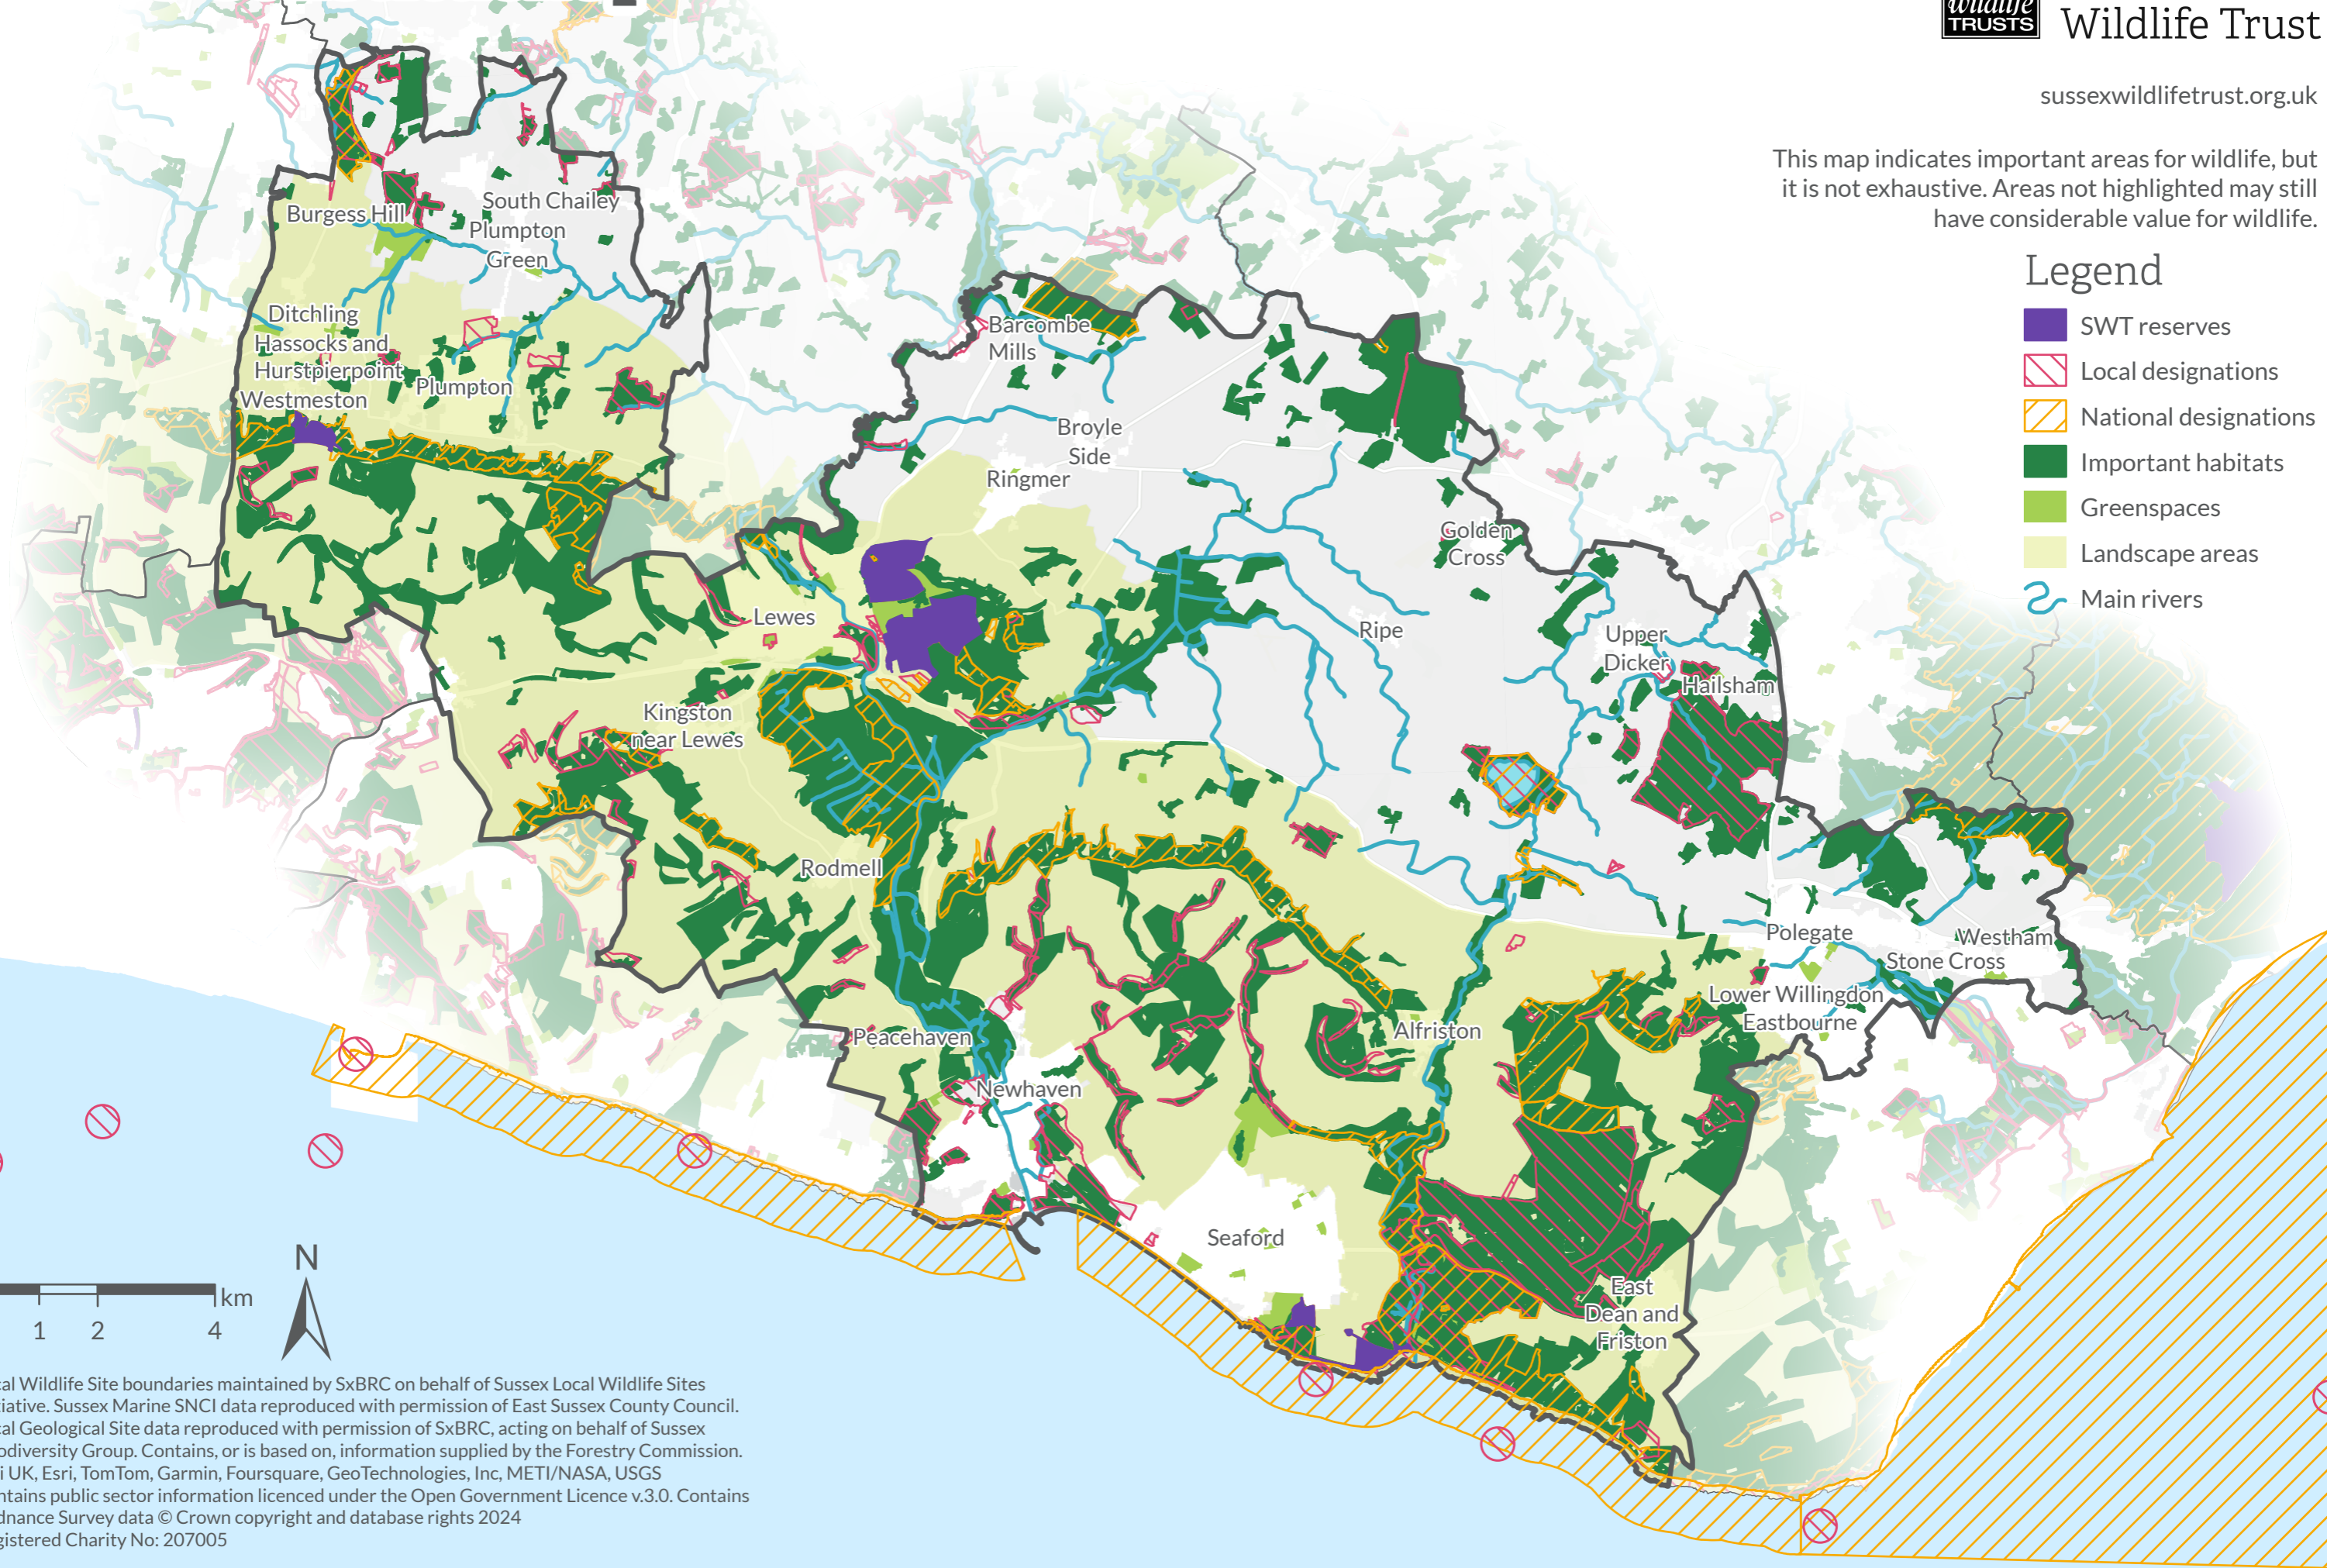

# Lewes Constituency

**Sussex**  
Wildlife Trust

sussexwildlifetrust.org.uk

This map indicates important areas for wildlife, but it is not exhaustive. Areas not highlighted may still have considerable value for wildlife.

### Legend

- SWT reserves
- Local designations
- National designations
- Important habitats
- Greenspaces
- Landscape areas
- Main rivers

Local Wildlife Site boundaries maintained by SxBRC on behalf of Sussex Local Wildlife Sites Initiative. Sussex Marine SNCI data reproduced with permission of East Sussex County Council. Local Geological Site data reproduced with permission of SxBRC, acting on behalf of Sussex Geodiversity Group. Contains, or is based on, information supplied by the Forestry Commission. Esri UK, Esri, TomTom, Garmin, Foursquare, GeoTechnologies, Inc, METI/NASA, USGS Contains public sector information licenced under the Open Government Licence v.3.0. Contains Ordnance Survey data © Crown copyright and database rights 2024 Registered Charity No: 207005