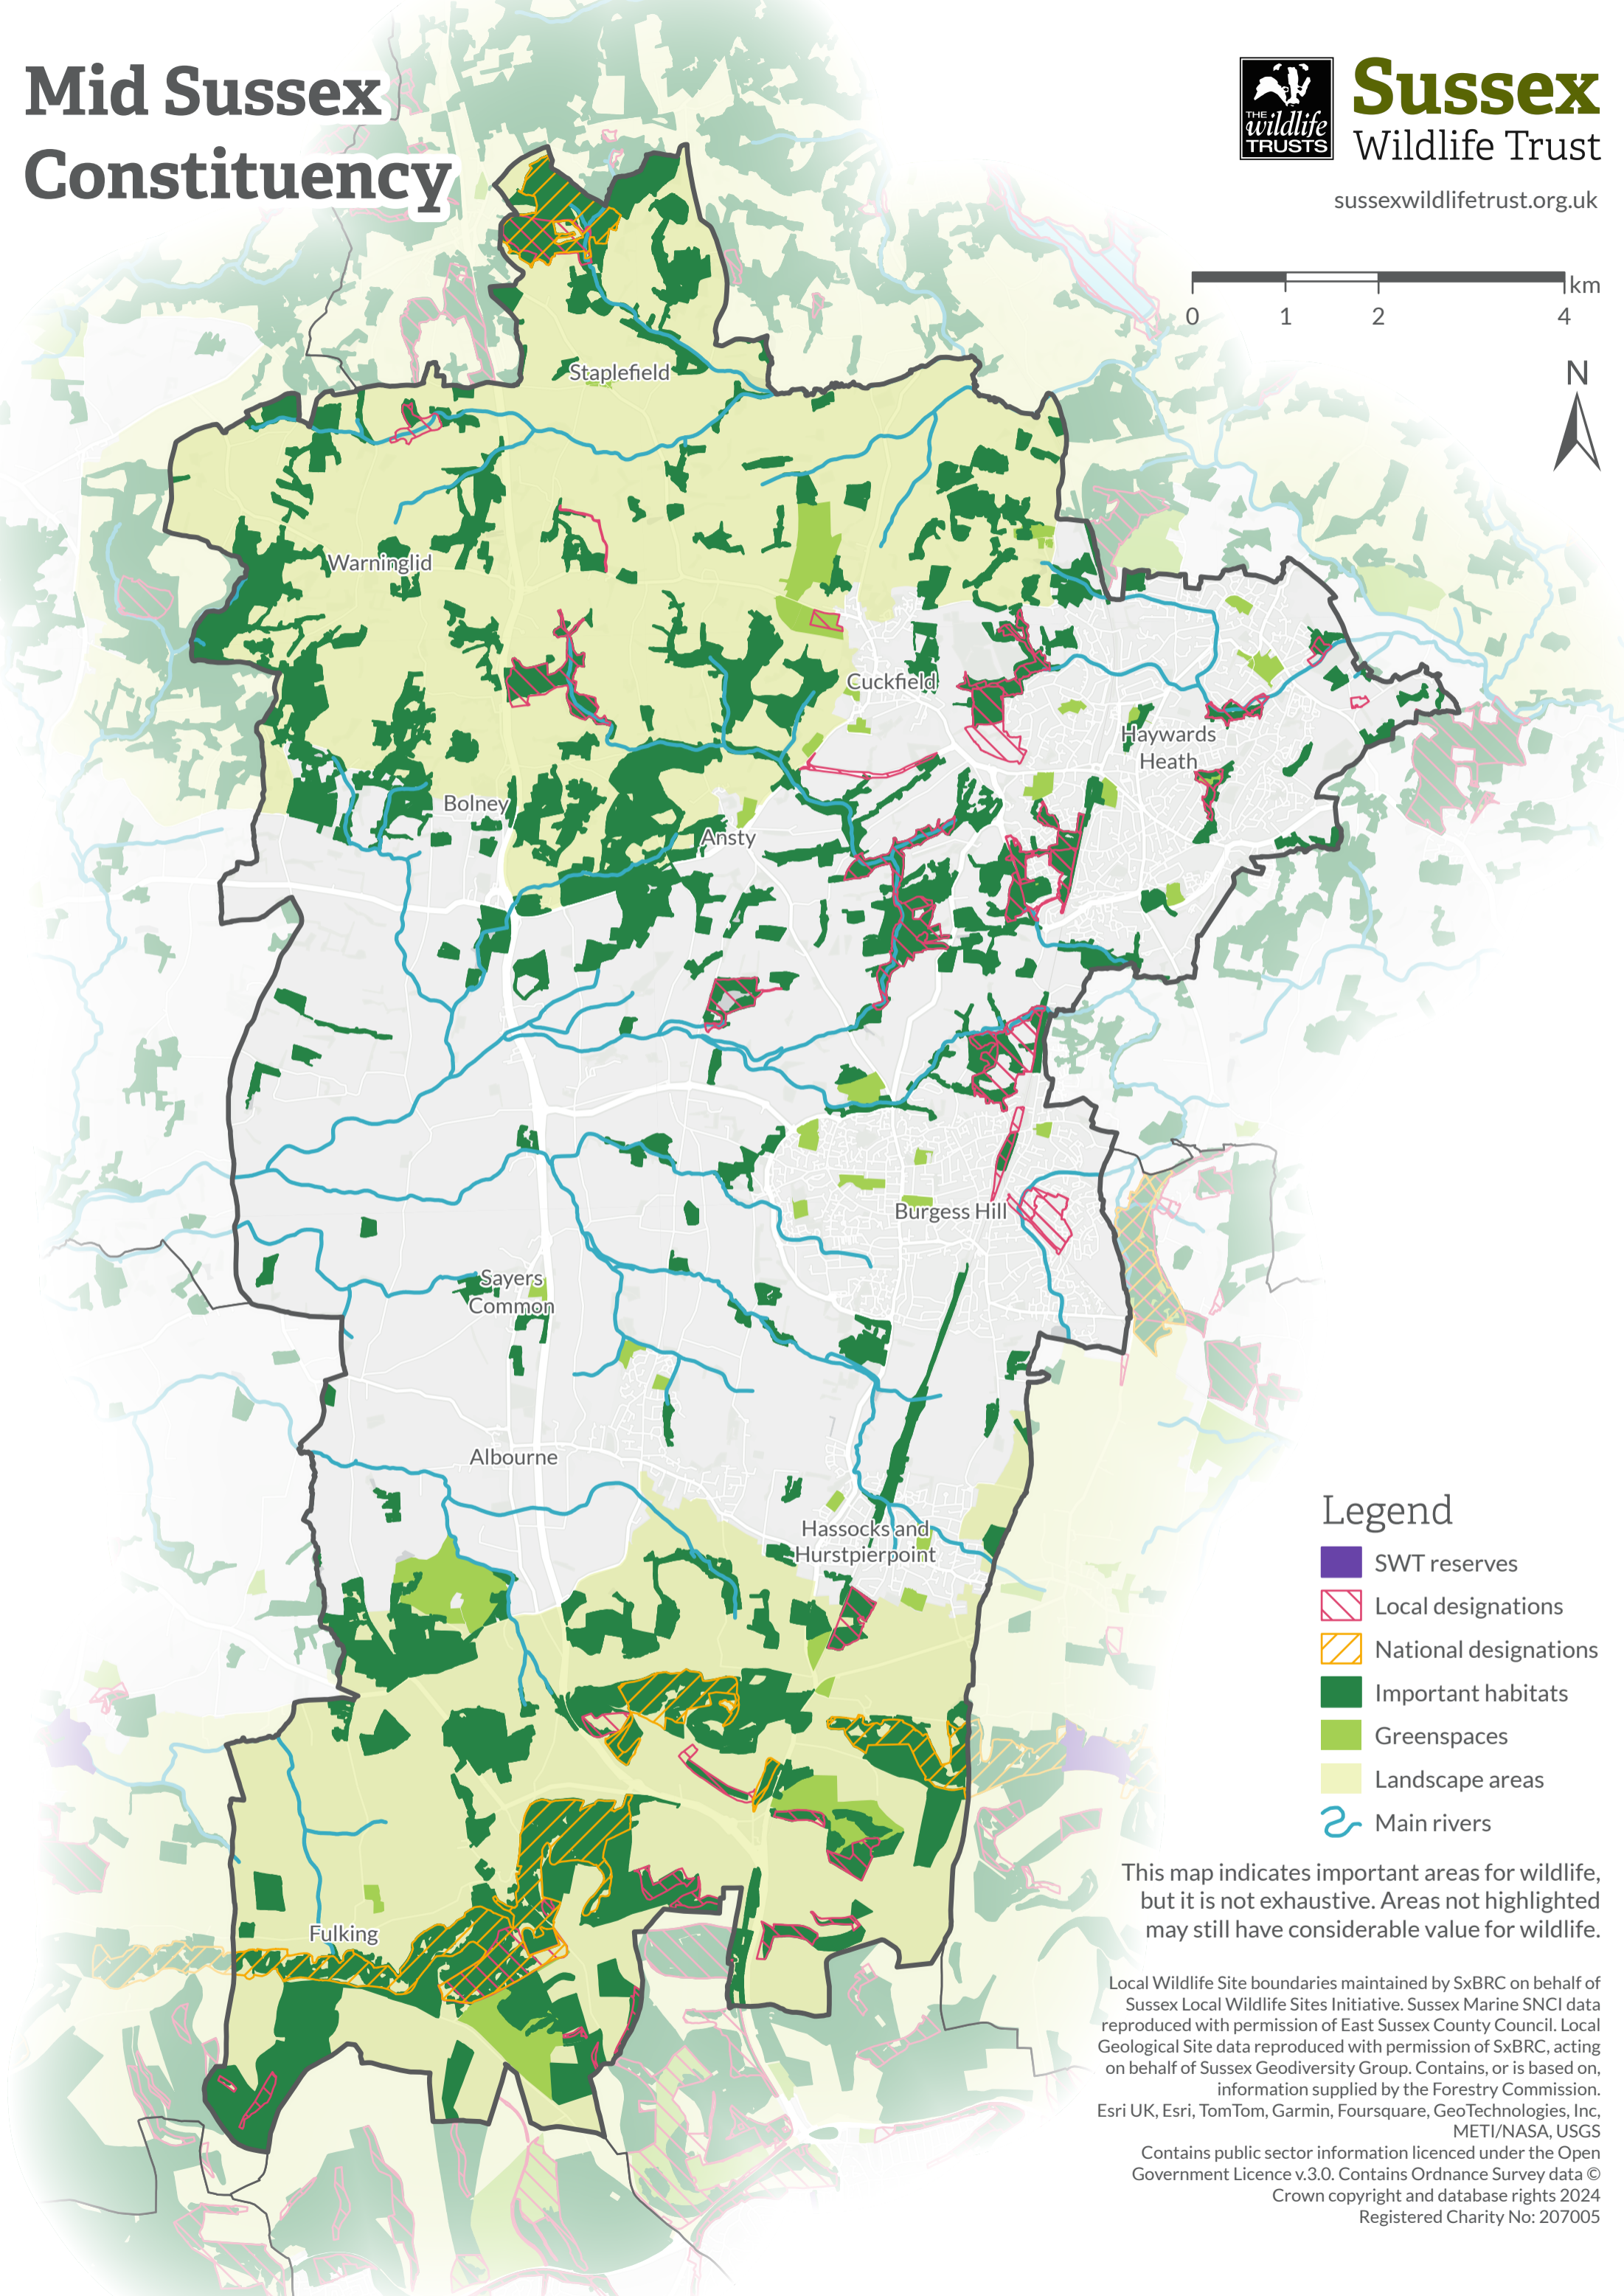

Mid Sussex Constituency

Sussex
Wildlife Trust

sussexwildlifetrust.org.uk

Legend

- SWT reserves
- Local designations
- National designations
- Important habitats
- Greenspaces
- Landscape areas
- Main rivers

This map indicates important areas for wildlife, but it is not exhaustive. Areas not highlighted may still have considerable value for wildlife.

Local Wildlife Site boundaries maintained by SxBRC on behalf of Sussex Local Wildlife Sites Initiative. Sussex Marine SNCI data reproduced with permission of East Sussex County Council. Local Geological Site data reproduced with permission of SxBRC, acting on behalf of Sussex Geodiversity Group. Contains, or is based on, information supplied by the Forestry Commission. Esri UK, Esri, TomTom, Garmin, Foursquare, GeoTechnologies, Inc, METI/NASA, USGS

Contains public sector information licenced under the Open Government Licence v.3.0. Contains Ordnance Survey data © Crown copyright and database rights 2024 Registered Charity No: 207005