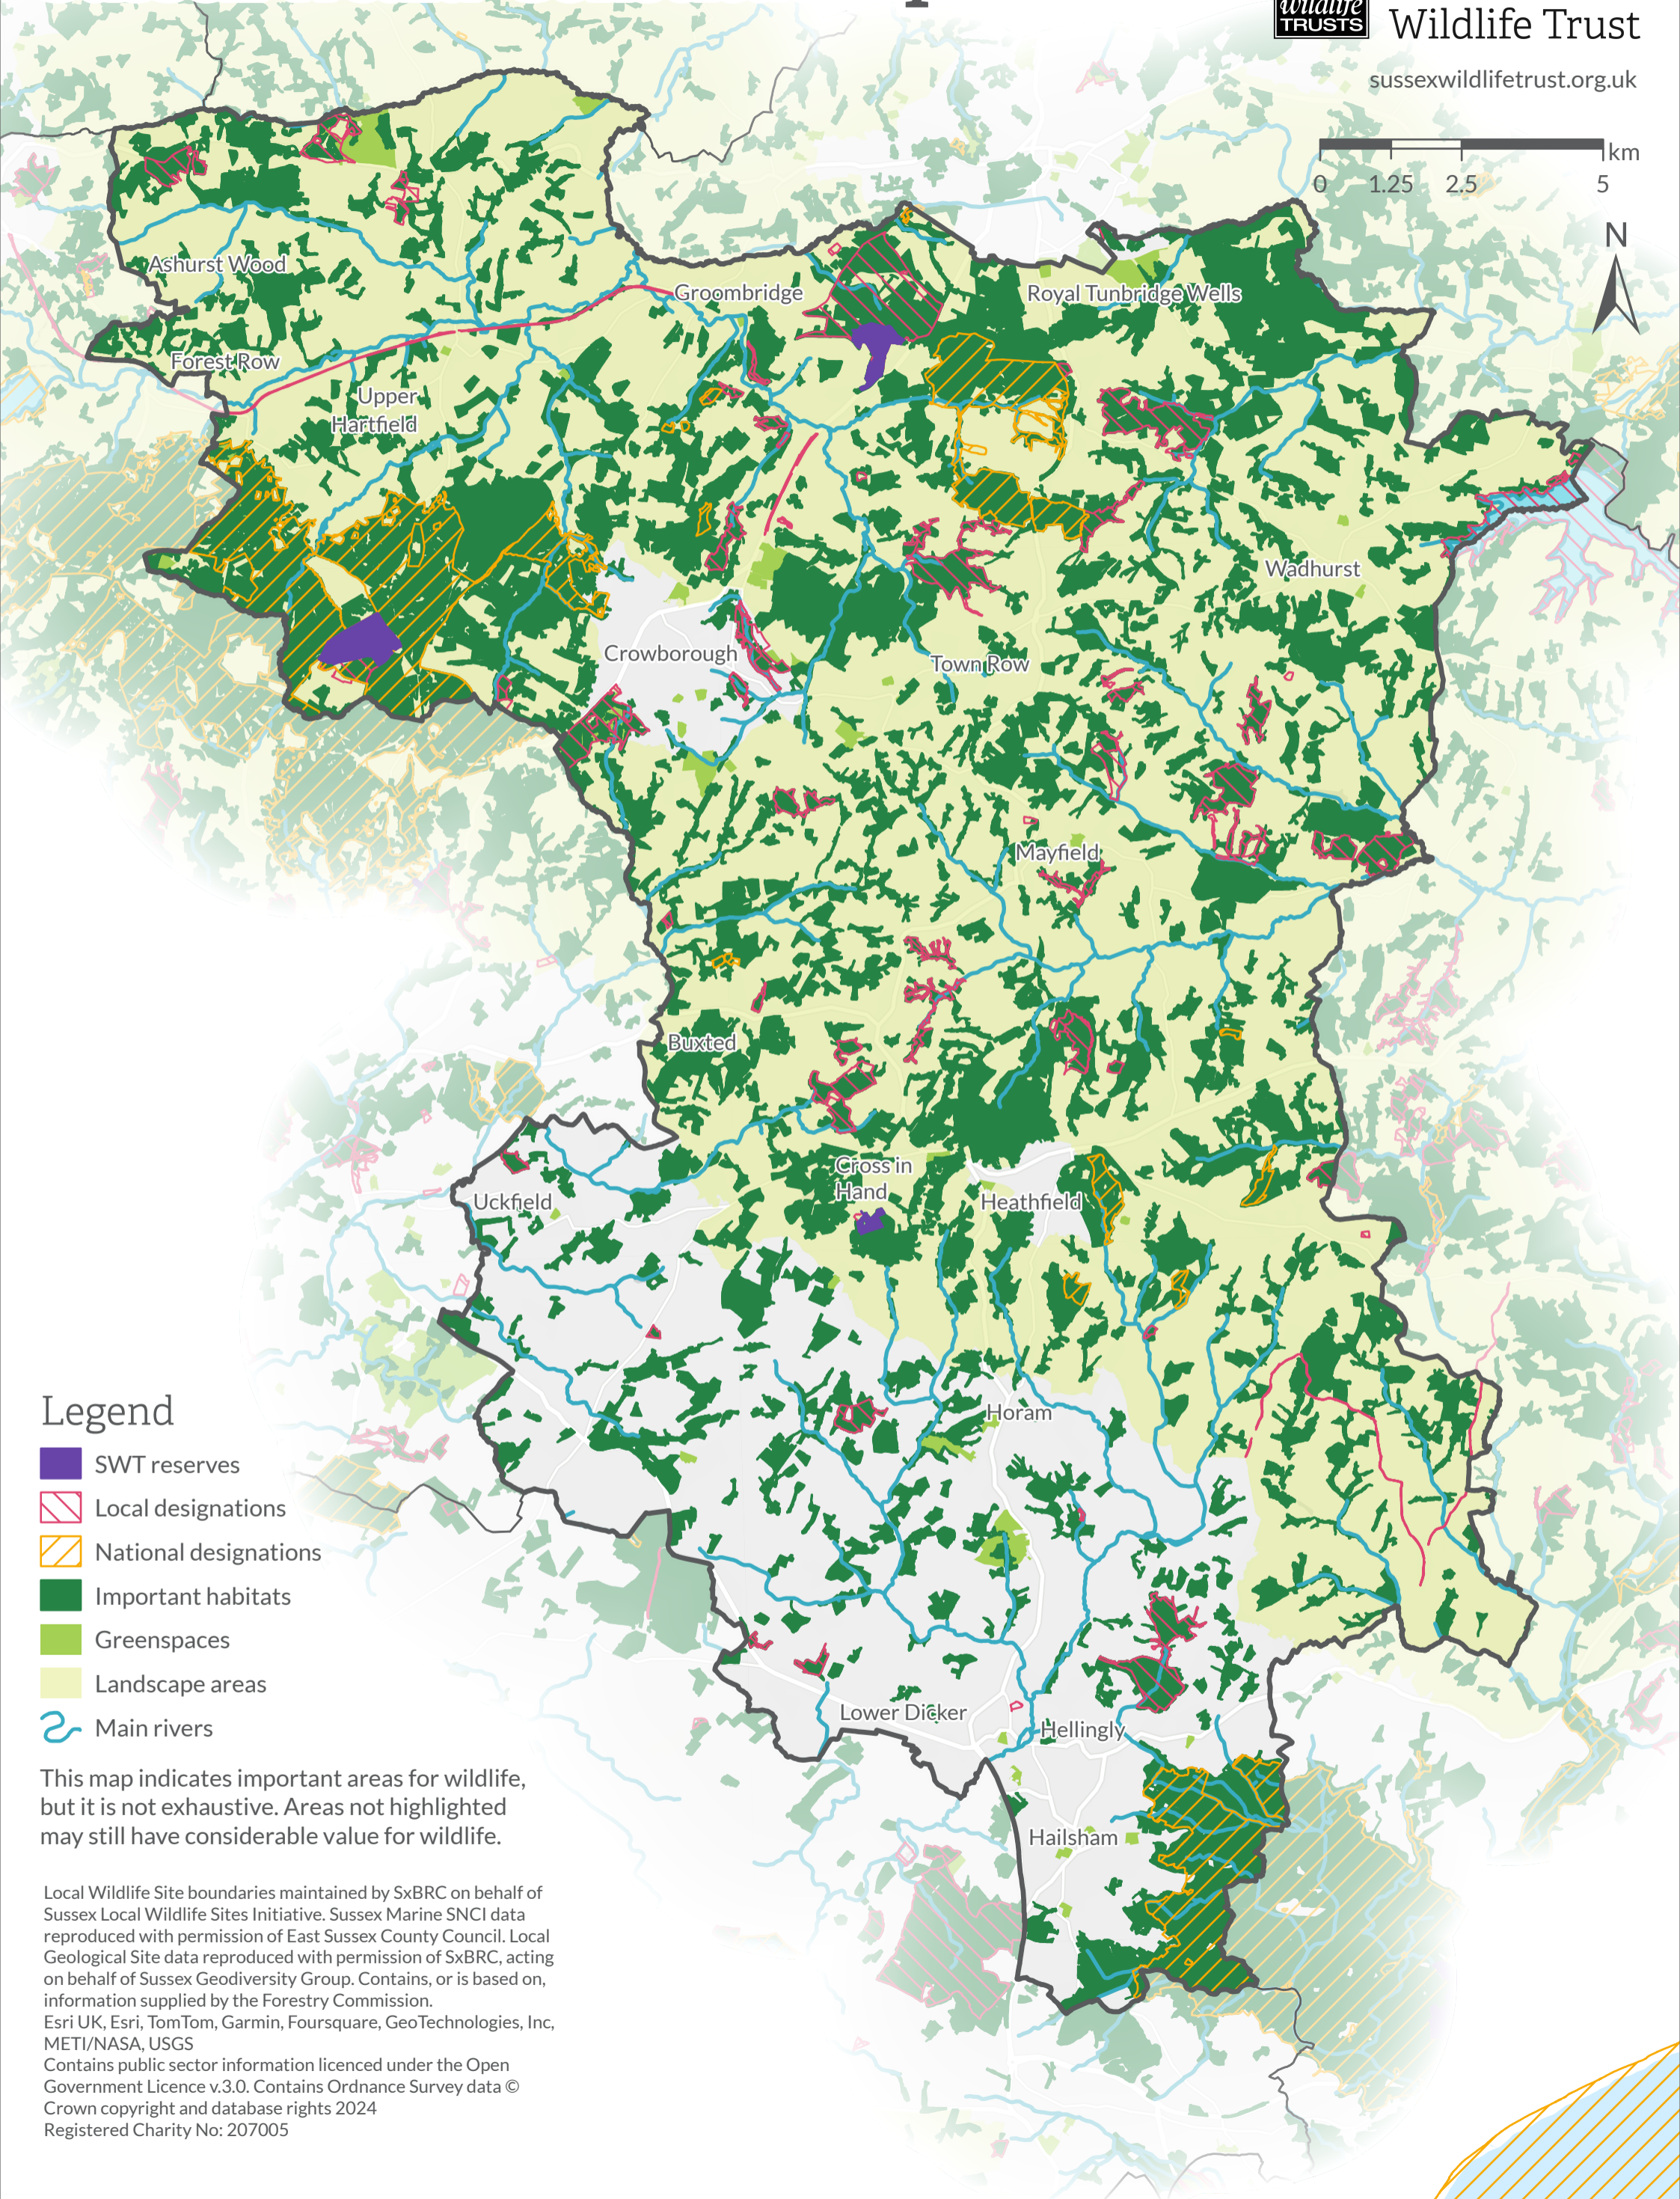

# Sussex Weald Constituency

**Sussex**  
Wildlife Trust

[sussexwildlifetrust.org.uk](http://sussexwildlifetrust.org.uk)

## Legend

- SWT reserves
- Local designations
- National designations
- Important habitats
- Greenspaces
- Landscape areas
- Main rivers

This map indicates important areas for wildlife, but it is not exhaustive. Areas not highlighted may still have considerable value for wildlife.

Local Wildlife Site boundaries maintained by SxBRC on behalf of Sussex Local Wildlife Sites Initiative. Sussex Marine SNCI data reproduced with permission of East Sussex County Council. Local Geological Site data reproduced with permission of SxBRC, acting on behalf of Sussex Geodiversity Group. Contains, or is based on, information supplied by the Forestry Commission. Esri UK, Esri, TomTom, Garmin, Foursquare, GeoTechnologies, Inc, METI/NASA, USGS  
Contains public sector information licenced under the Open Government Licence v.3.0. Contains Ordnance Survey data © Crown copyright and database rights 2024  
Registered Charity No: 207005