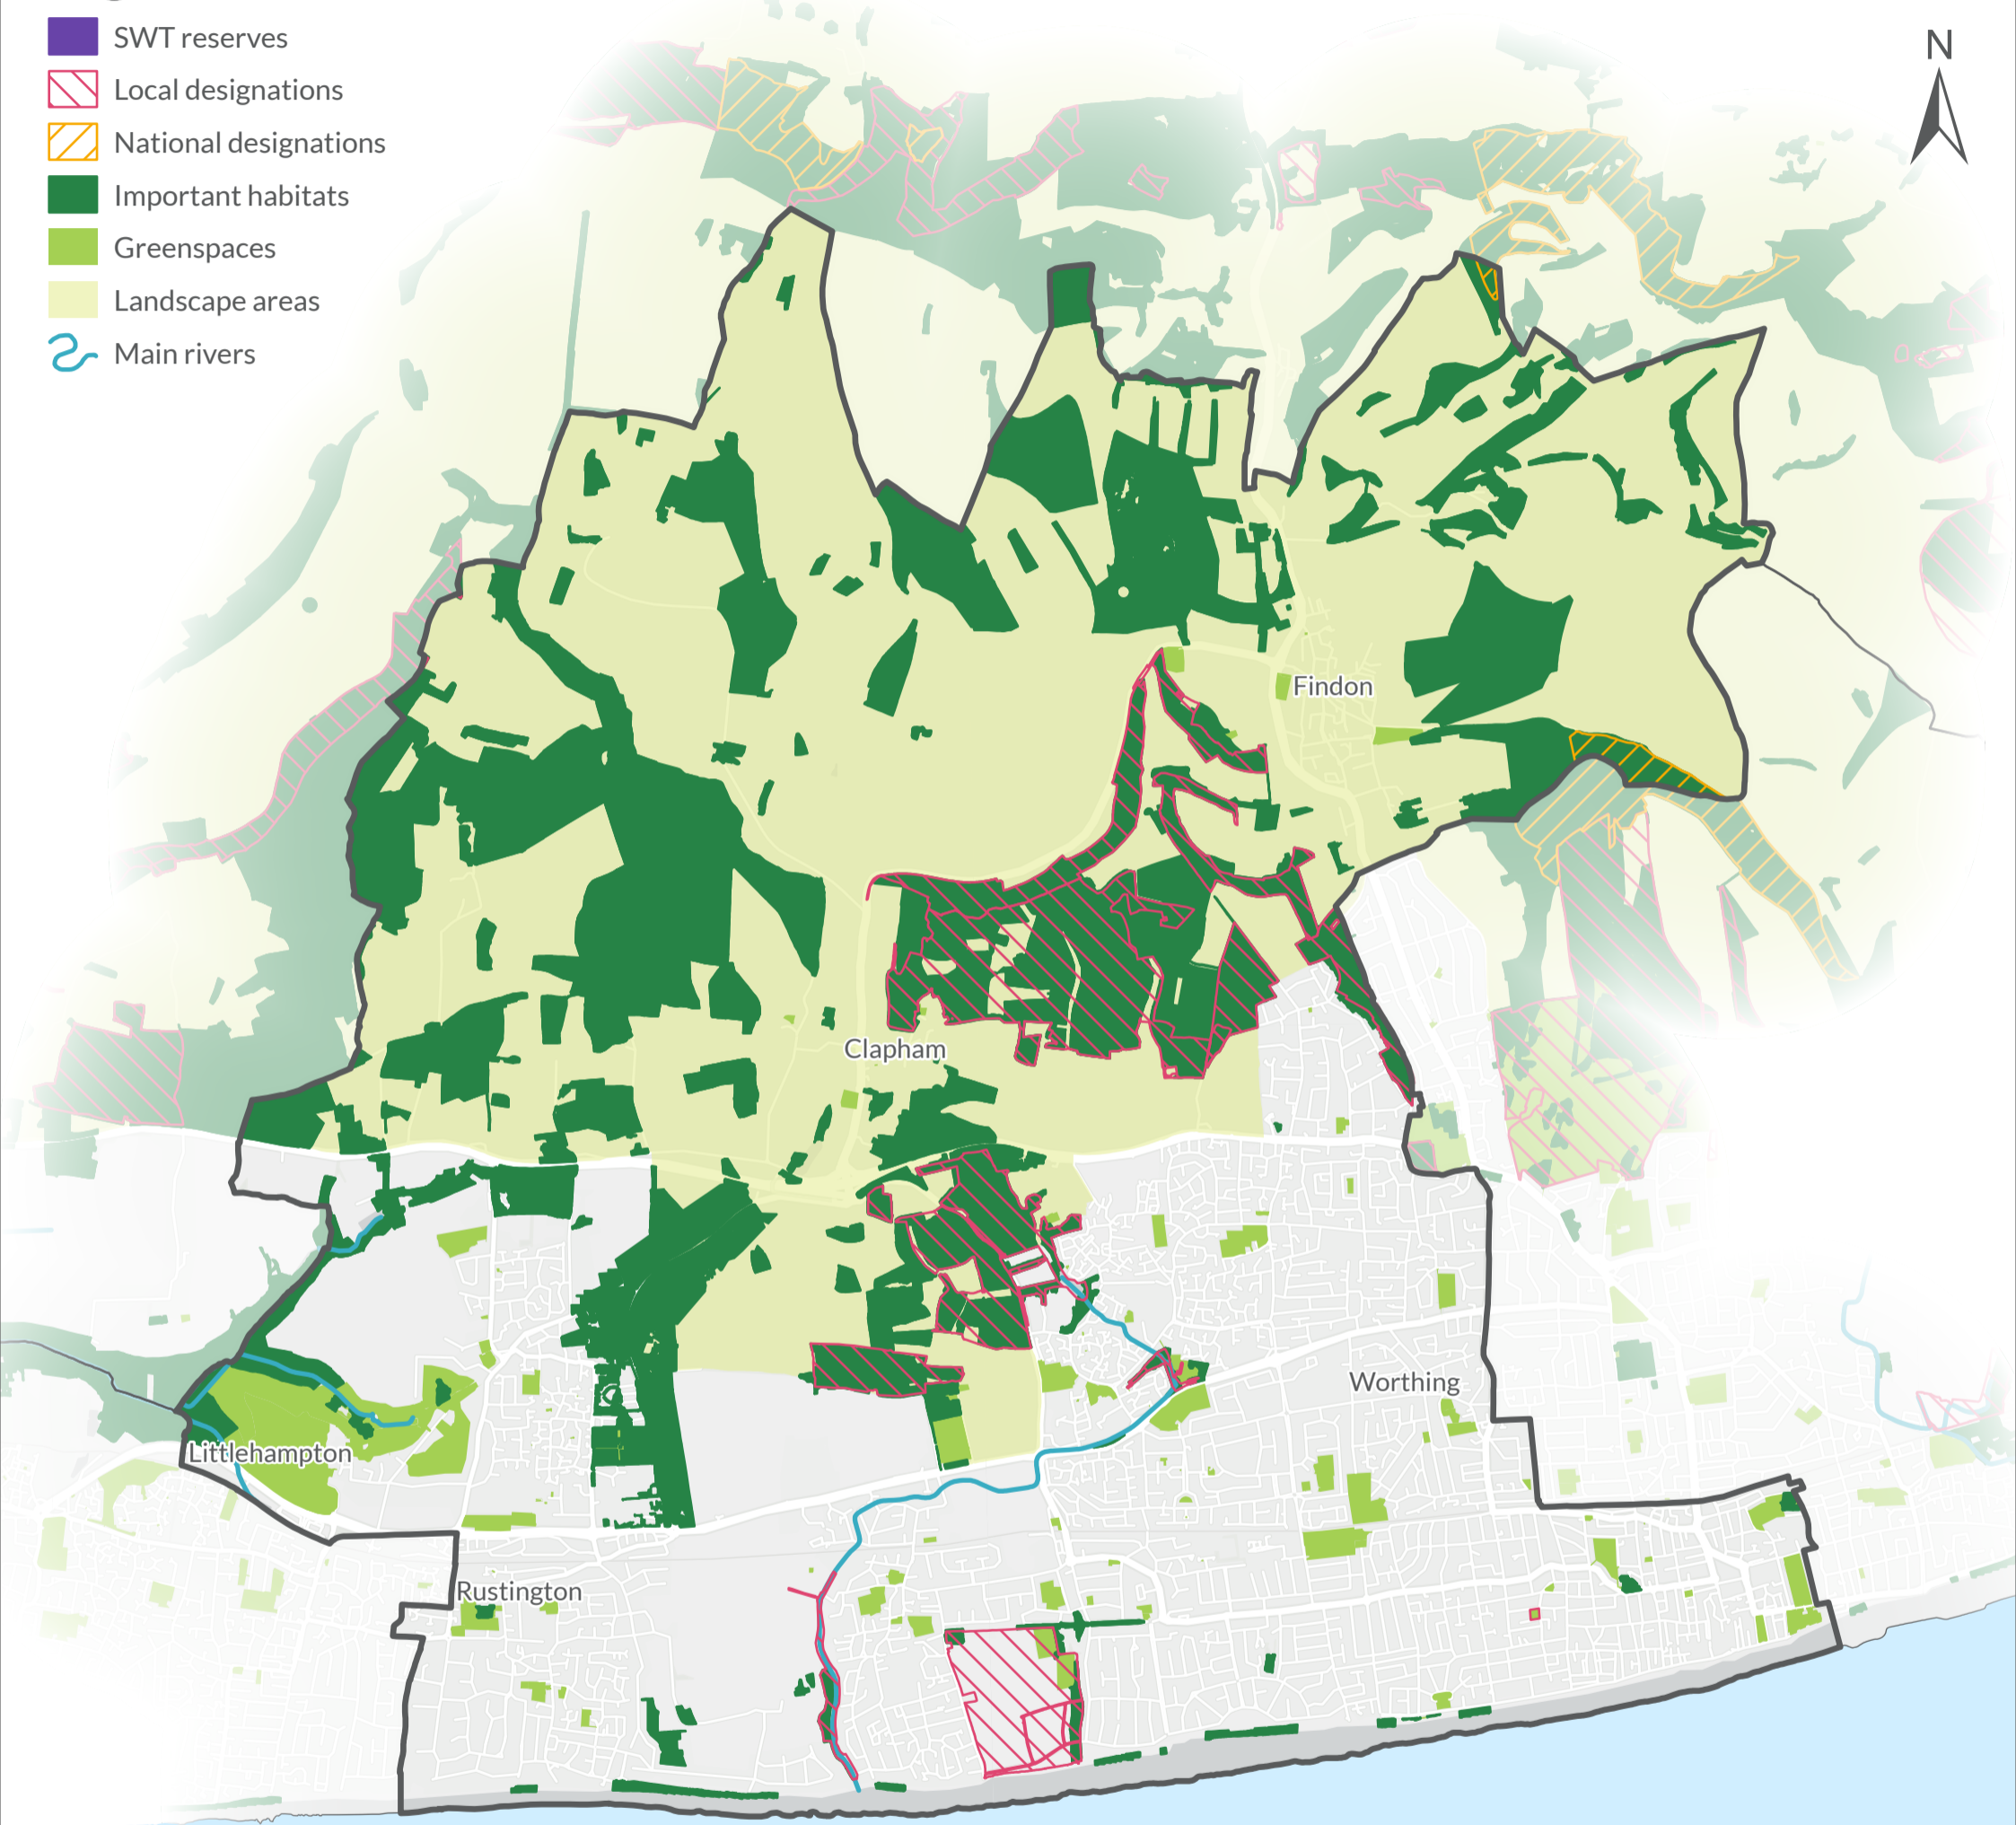

Worthing West Constituency

Sussex
Wildlife Trust

sussexwildlifetrust.org.uk

This map indicates important areas for wildlife, but it is not exhaustive. Areas not highlighted may still have considerable value for wildlife.

Legend

- SWT reserves
- Local designations
- National designations
- Important habitats
- Greenspaces
- Landscape areas
- Main rivers

0 0.5 1 2 km

Local Wildlife Site boundaries maintained by SxBRC on behalf of Sussex Local Wildlife Sites Initiative. Sussex Marine SNCI data reproduced with permission of East Sussex County Council. Local Geological Site data reproduced with permission of SxBRC, acting on behalf of Sussex Geodiversity Group. Contains, or is based on, information supplied by the Forestry Commission. Esri UK, Esri, TomTom, Garmin, Foursquare, GeoTechnologies, Inc, METI/NASA, USGS Contains public sector information licenced under the Open Government Licence v.3.0. Contains Ordnance Survey data © Crown copyright and database rights 2024 Registered Charity No: 207005